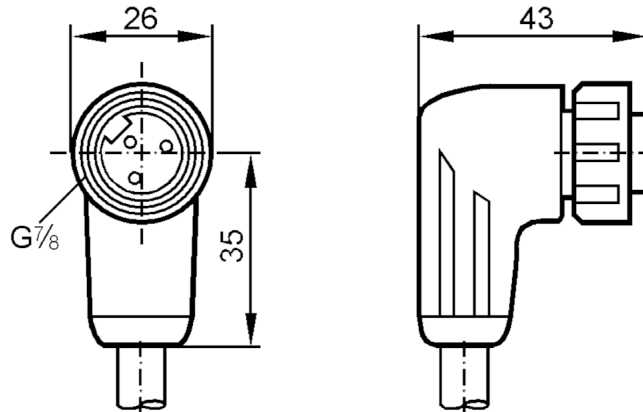

E70167

Connecting cable with socket

ADOAB030PLS0002E03

Article no longer available - archive entry

Alternative article: E70168 When selecting an alternative article and accessories please note that technical data may differ! – When selecting an alternative article and accessories please note that technical data may differ!

Electrical data

Operating voltage [V] < 250 AC

Operating conditions

Ambient temperature [°C] -40...90

Protection IP 68

Mechanical data

Dimensions [mm] 43 x 26 x 35

Materials TPU

Material nut PA

Remarks

Pack quantity 1 pcs.

Electrical connection

Cable: 2 m, PVC, orange, Ø 7.2 mm; 3 x 0.75 mm² (22 x Ø 0.2 mm)

Electrical connection - socket

Connector: 1 x 7/8", angled; Moulded body: TPU; Locking: PA

E70167

Connecting cable with socket

ADOAB030PLS0002E03

Connection

Core colours :

BN = brown

BU = blue

GN/YE = green/yellow