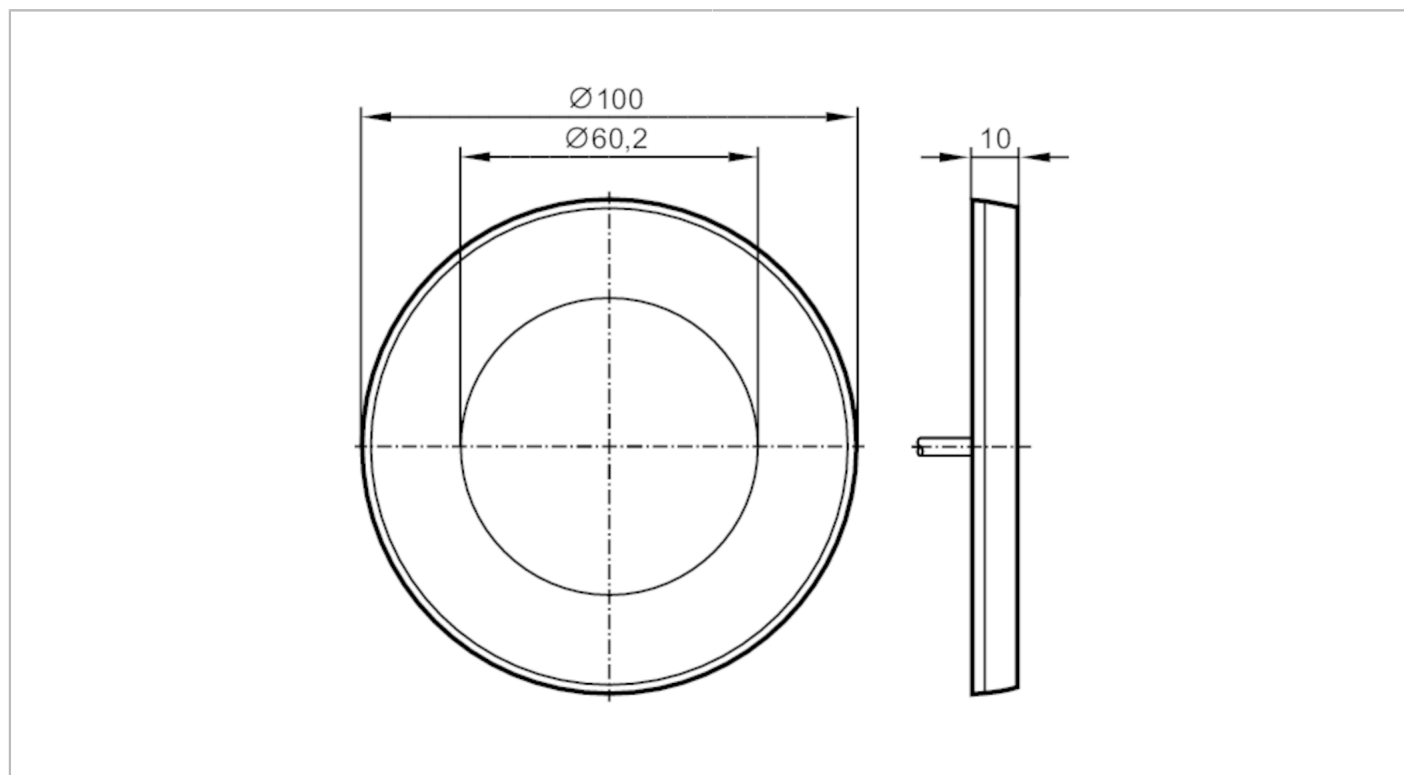

## Coloured surround for touch sensors

BLUE COVER RING FOR KT

Application	
Design	for type KT50
Mechanical data	
Weight [g]	31.6
Dimensions [mm]	100 x 10 x 100
Materials	polycarbonate-ABS blue
Remarks	
Pack quantity	2 pcs.