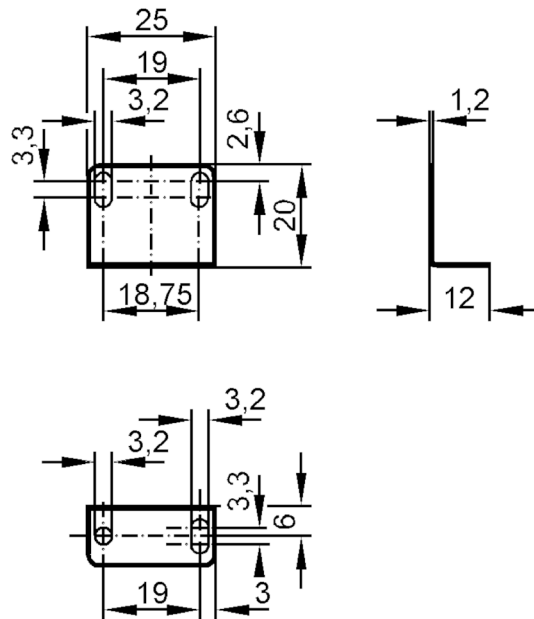

E20212

Angle bracket

MONTAGEWINKEL/OR

Article no longer available - archive entry

Application

Design

with mounting material

Mechanical data

Materials

Stahl verzinkt

Accessories

Accessories (supplied)

screws: 2 x M3 x 15

hexagon nuts: 2

washers: 2

spring washers: 2