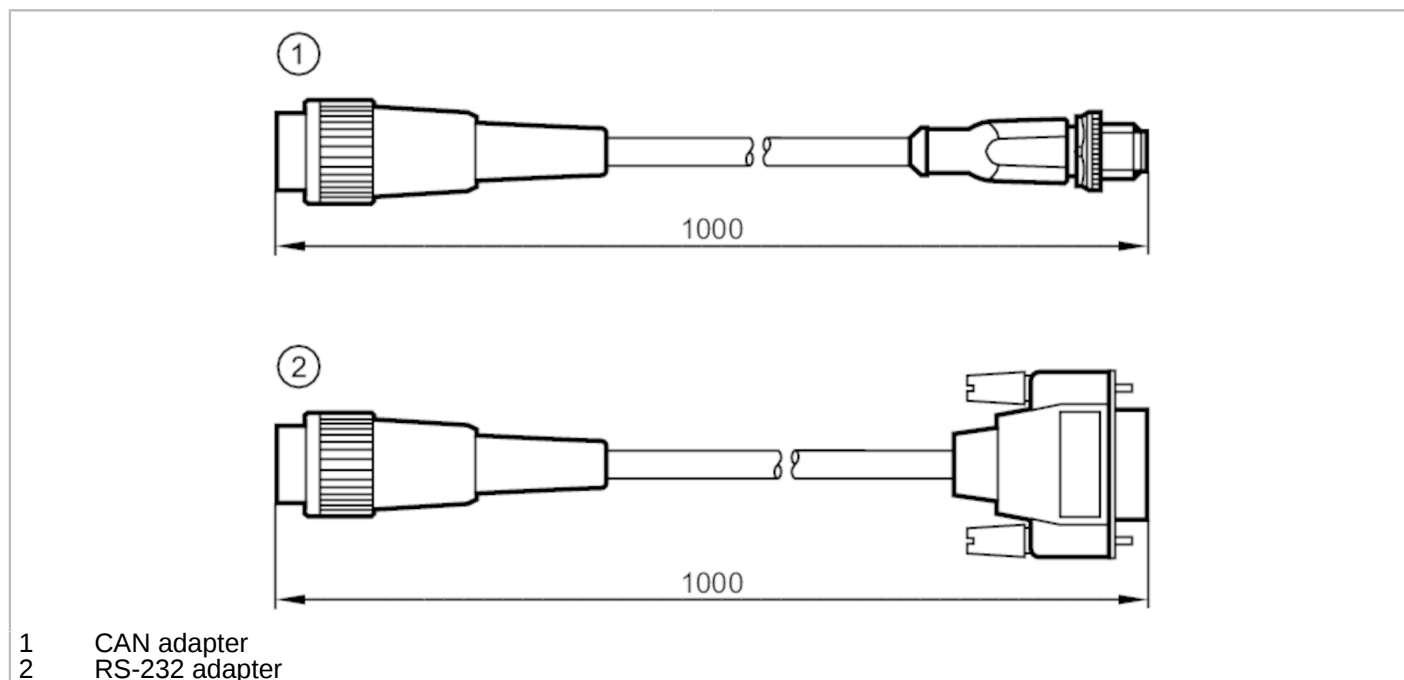

EC2113

Adapter cable for CAN interface

R360/CABLE/CAN-RS232-CANFox

- 1 CAN adapter
- 2 RS-232 adapter

Mechanical data

Weight [g] 134.7

Remarks

Pack quantity 1 pcs.

Electrical connection

Cable: 1 m