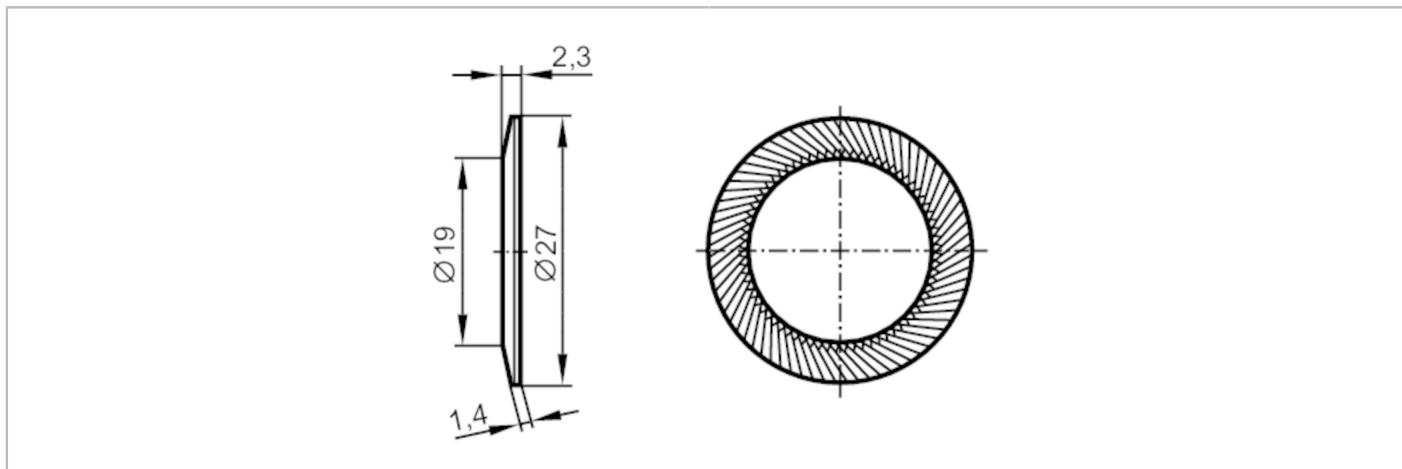

E12413

Serrated washer

LOCK WASHER M18 COATED (2 pcs)

Application	
Special feature	anti-spatter
Mechanical data	
Weight [g]	6
Inside diameter [mm]	19
External diameter [mm]	27
Materials	steel anti-spatter
Remarks	
Pack quantity	2 pcs.