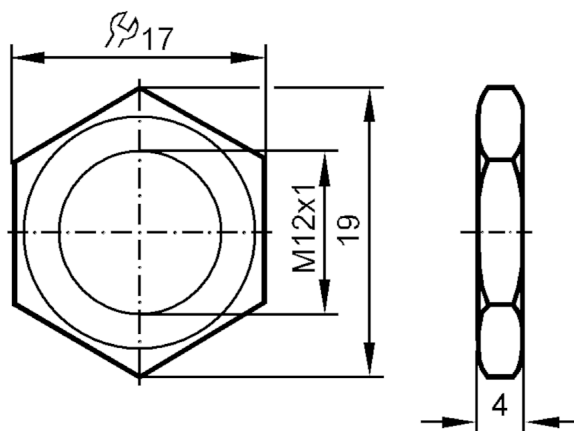

E10024

Hexagon nut

NUT M12X1 BRASS 2 PIECES

Mechanical data

Weight	[g]	10.2
Dimensions	[mm]	M12 x 1
Thread designation		M12 x 1
Materials		brass nickel-plated

Remarks

Pack quantity		2 pcs.
---------------	--	--------