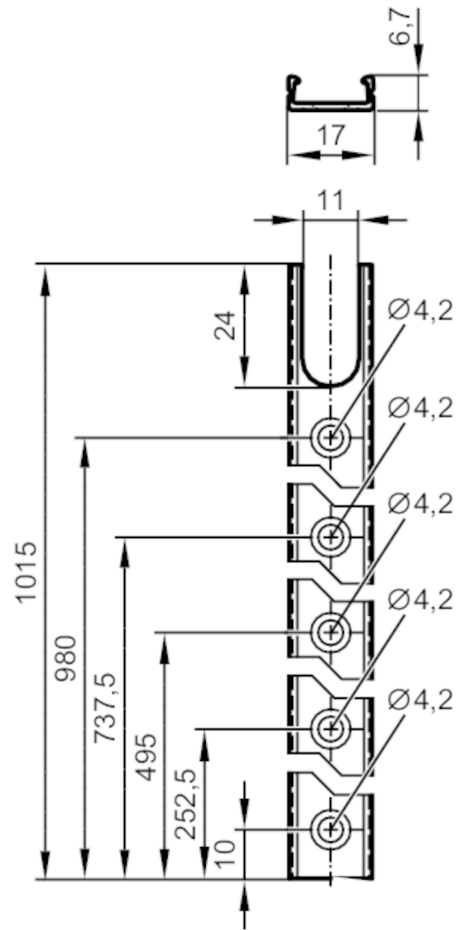

E89034

Aluminium profile

LED-MountingProfile, 1015mm

Application

Application for the installation of LED strips

Mechanical data

Weight [g]	138.2
Dimensions [mm]	1015 x 17 x 6.7
Materials	Profile: aluminium EN AW-6060 T66