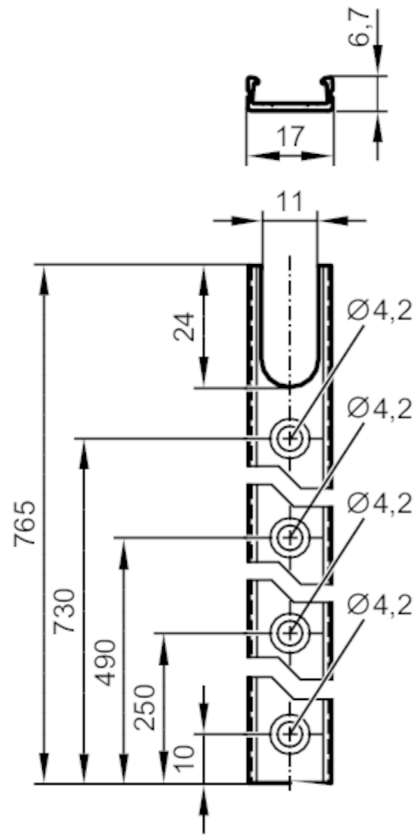

E89033

Aluminium profile

LED-MountingProfile, 765mm

Application

Application for the installation of LED strips

Mechanical data

Weight [g] 108.4

Dimensions [mm] 765 x 17 x 6.7

Materials Profile: aluminium EN AW-6060 T66

Remarks

Pack quantity 1 pcs.