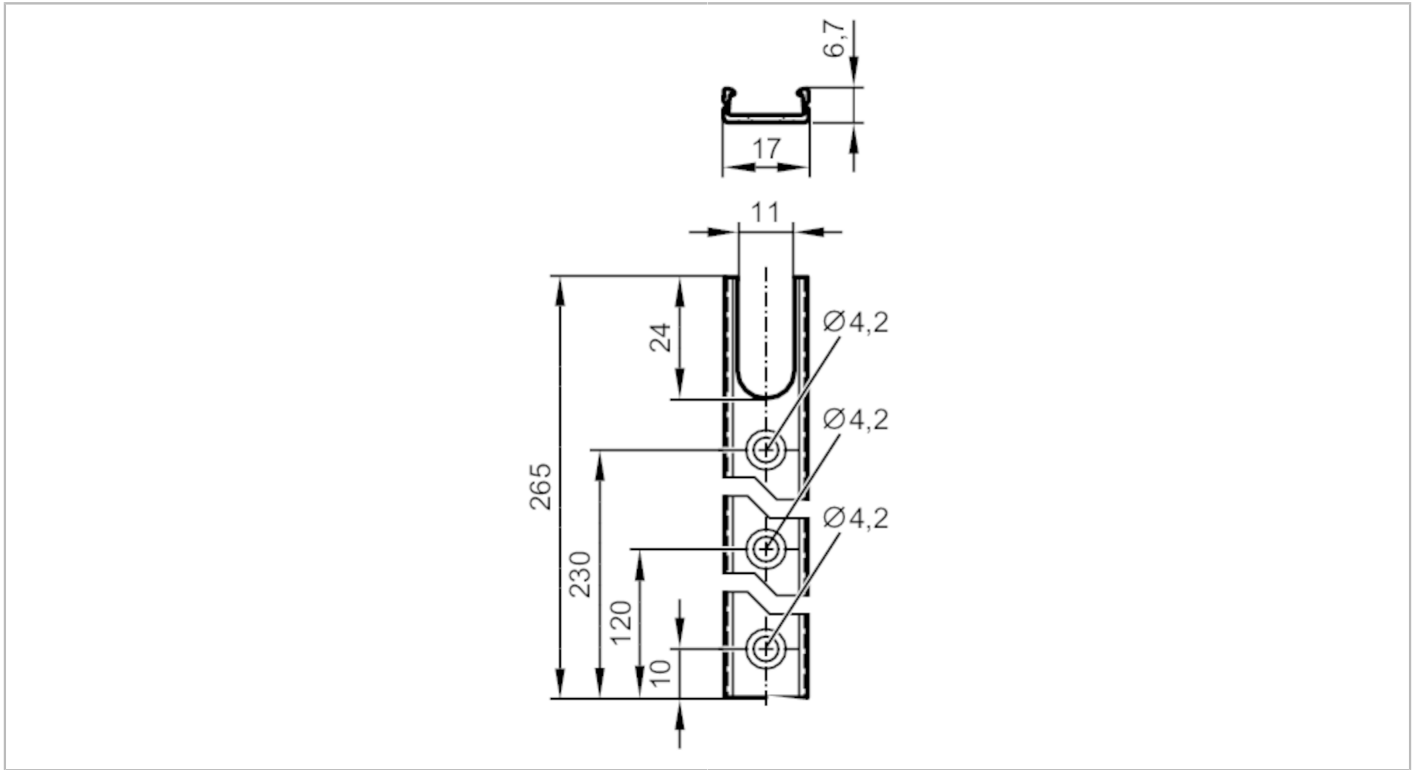

## Aluminium profile

LED-MountingProfile, 265mm

### Application

Application for the installation of LED strips

### Mechanical data

Weight [g]	39.7
Dimensions [mm]	265 x 17 x 6.7
Materials	Profile: aluminium EN AW-6060 T66