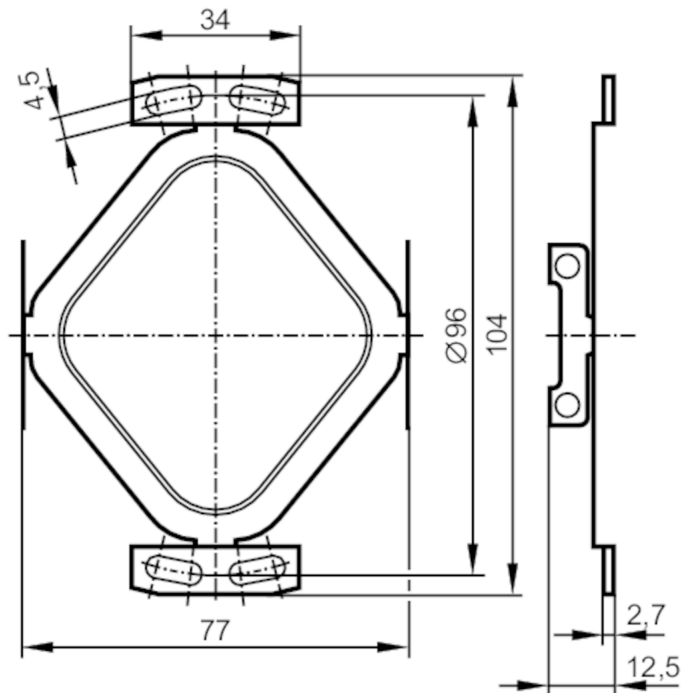

E60203

Stator coupling for encoders

Stator coupling RP

discontinued article

Discontinuation date: 31.03.2016

Mechanical data

Weight	[g]	23.1
Dimensions	[mm]	104 x 12.5 x 77
Materials		metal
Remarks		
Notes		discontinued article
Pack quantity		1 pcs.