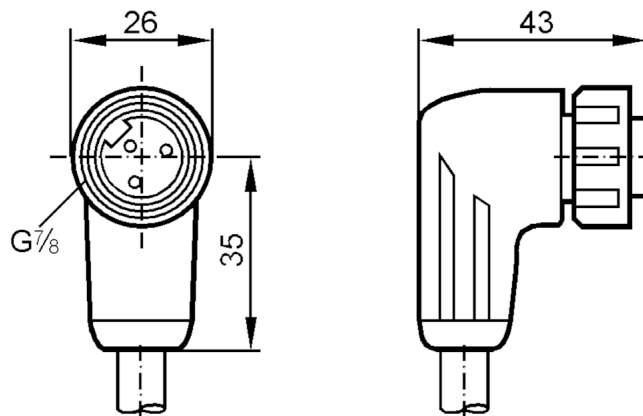

Electrical data

Operating voltage [V] < 250 AC

Operating conditions

Ambient temperature [°C] -40...90

Protection IP 68

Mechanical data

Dimensions [mm] 43 x 26 x 35

Materials TPU

Moulded-body material TPU

Material nut PA

Remarks

Pack quantity 1 pcs.

Electrical connection

Cable: 2 m, PVC, orange, Ø 7.2 mm; 3 x 0.75 mm² (22 x Ø 0.2 mm)

Electrical connection - socket

Connector: 1 x 7/8", angled; Moulded body: TPU; Locking: PA

E70167

Connecting cable with socket

ADOAB030PLS0002E03

Connection

Core colours :

BN = brown

BU = blue

GN/YE = green/yellow