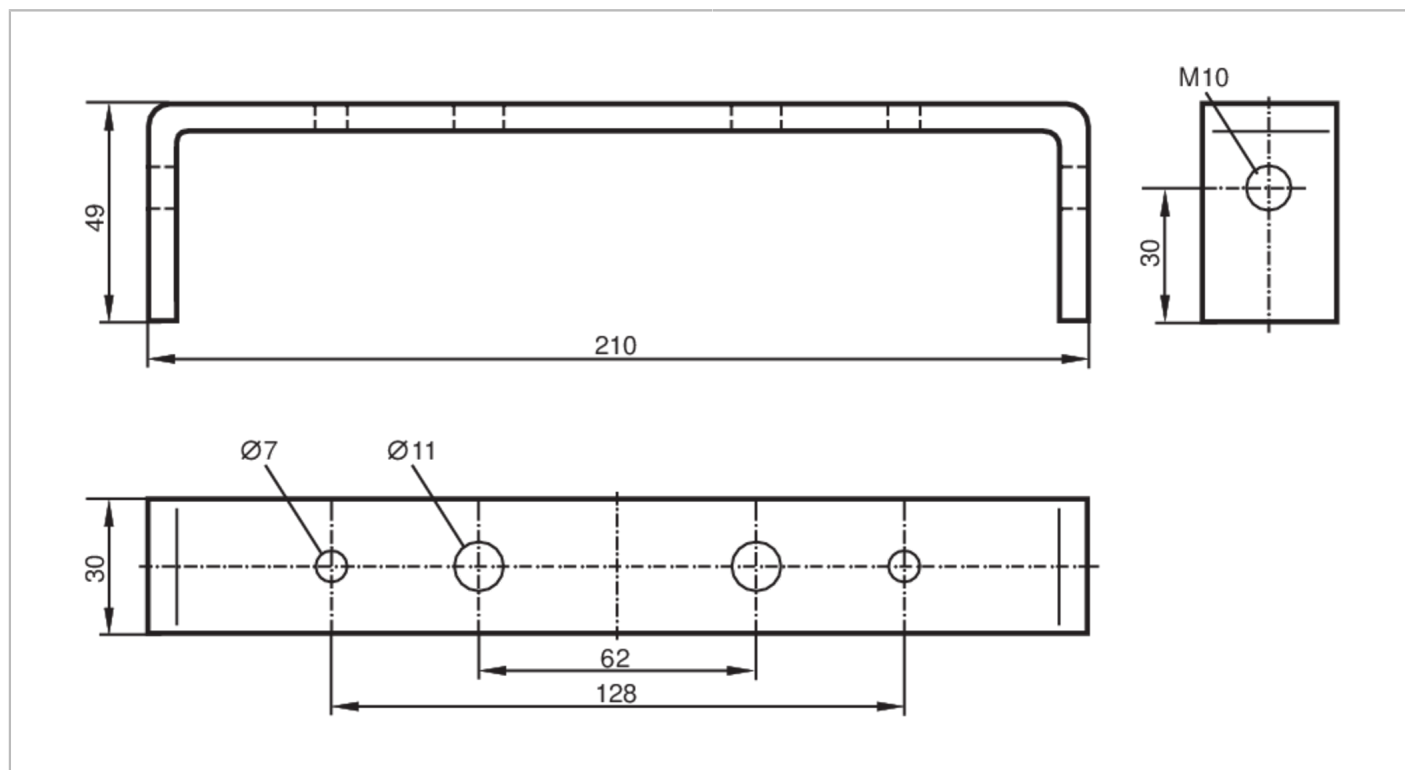

E40204

Mounting bracket

MOUNTING SET

Mechanical data

Weight	[g]	891.5
Materials		stainless steel (1.4301 / 304)

Accessories

Accessories (supplied)	Mounting accessories
------------------------	----------------------