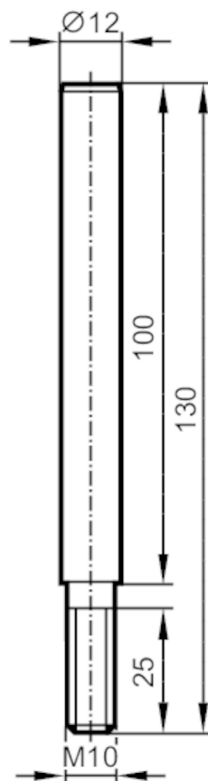

E20938

Mounting rod

ROD MOUNTING STRAIGHT D12MM

Application

Design straight

Mechanical data

Weight [g] 152.5

Dimensions [mm] M10 / L = 130

Thread designation M10

Materials stainless steel (1.4404 / 316L)

Remarks

Pack quantity 1 pcs.