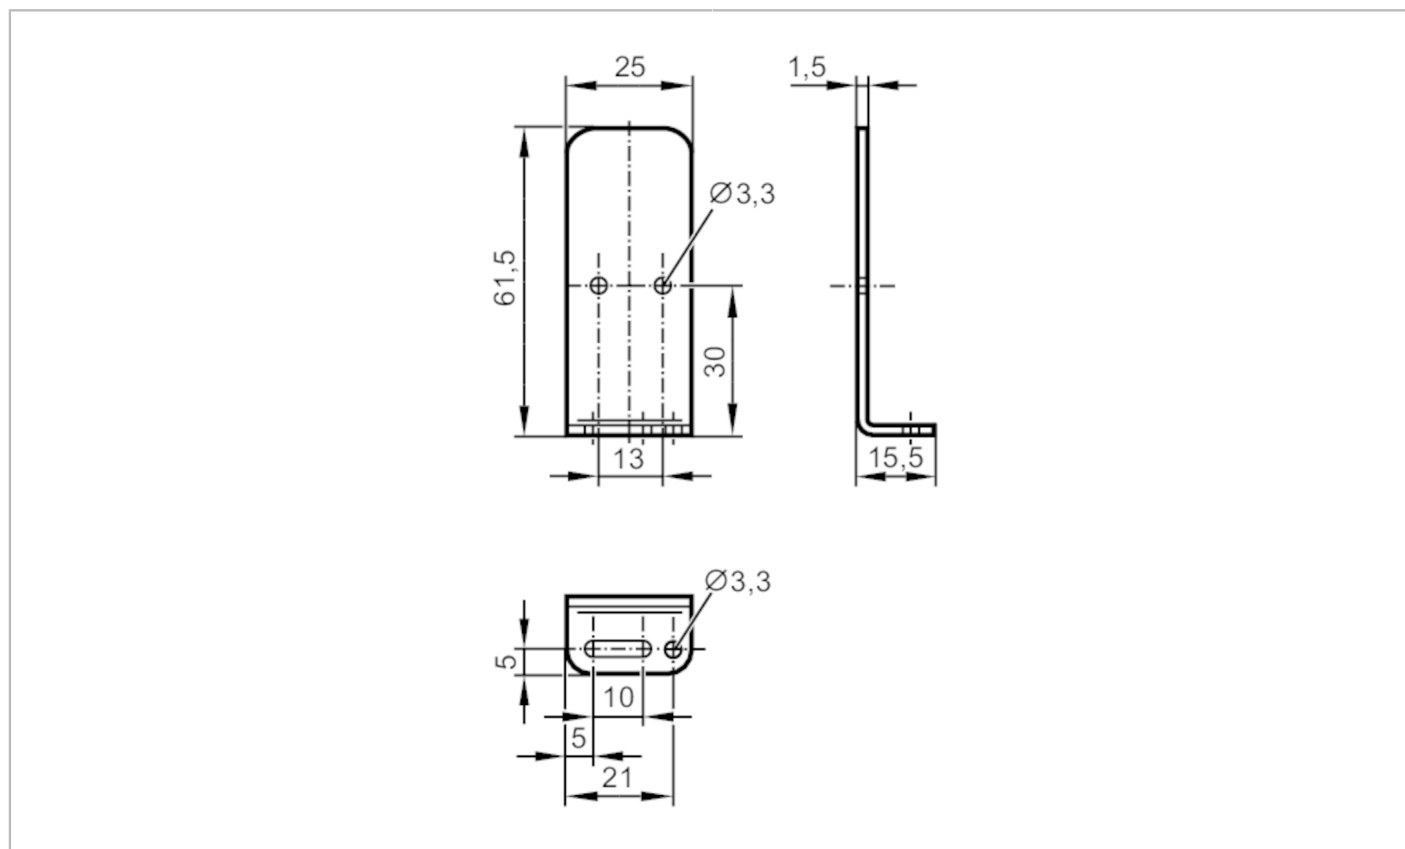

E12605

Angle bracket

ANGLE BRACKET MQ2 / IQ2

Application	
Design	for types, IQ2, MQ2
Mechanical data	
Weight [g]	22.1
Dimensions [mm]	25 x 61.5 x 15.5
Materials	stainless steel (1.4301 / 304)
Remarks	
Pack quantity	1 pcs.