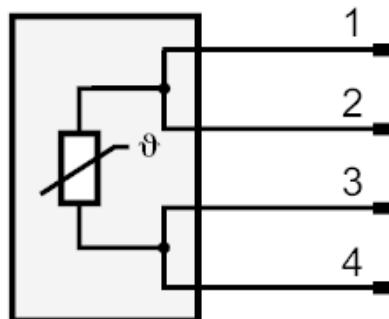

TT2181

Temperature probe sensor

TT-200KBBD08- I/US/ IV

Mechanical data	
Weight [g]	0.066
Dimensions [mm]	Ø 8
Materials	stainless steel (1.4404 / 316L)
Materials (wetted parts)	stainless steel (1.4404 / 316L)
Probe diameter [mm]	8
Installation length EL [mm]	260

Remarks	
Remarks	operating voltage "supply class 2" according to cULus The values for accuracy apply to flowing water.
Notes	discontinued article
Pack quantity	1 pcs.

Electrical connection

Connector: 1 x M12; Contacts: gold-plated

Connection

Article no longer available - archive entry

Alternative article: TT2281 or TT2081 When selecting an alternative article and accessories please note that technical data may differ! – When selecting an alternative article and accessories please note that technical data may differ!