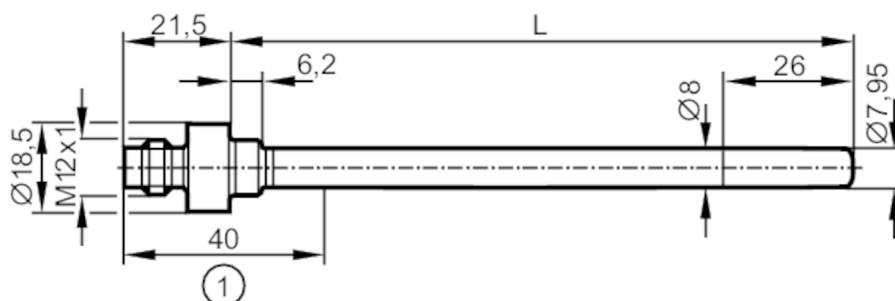

TT2181

Temperature probe sensor

TT-200KBBD08- I/US/ IV

Article no longer available - archive entry

Alternative article: TT2281 or TT2081 When selecting an alternative article and accessories please note that technical data may differ! – When selecting an alternative article and accessories please note that technical data may differ!

1 plug area
L = probe length corresponds to installation length EL

Product characteristics

Measuring range	-40...150 °C	-40...302 °F
Installation length EL [mm]	260	

Application

Special feature	Gold-plated contacts	
Measuring element	1 x Pt 100; (to DIN EN 60751, class A)	
Media	liquids and gases	
Pressure rating [bar]	160	
Minimum installation depth [mm]	15	

Electrical data

Protection class	III	
------------------	-----	--

Measuring/setting range

Probe length L [mm]	260	
Measuring range	-40...150 °C	-40...302 °F

Accuracy / deviations

Accuracy [K]	± (0,15 K + 0,002 x t)	
--------------	--------------------------	--

Tests / approvals

Shock resistance	DIN EN 60068-2-27	50 g (11 ms)
Vibration resistance	DIN EN 60068-2-6	5 g (10...2000 Hz)
MTTF [years]	22831	

TT2181

Temperature probe sensor

TT-200KBBD08- I/US/ IV

Mechanical data	
Weight [g]	0.066
Dimensions [mm]	Ø 8
Materials	stainless steel (1.4404 / 316L)
Materials (wetted parts)	stainless steel (1.4404 / 316L)
Probe diameter [mm]	8
Installation length EL [mm]	260