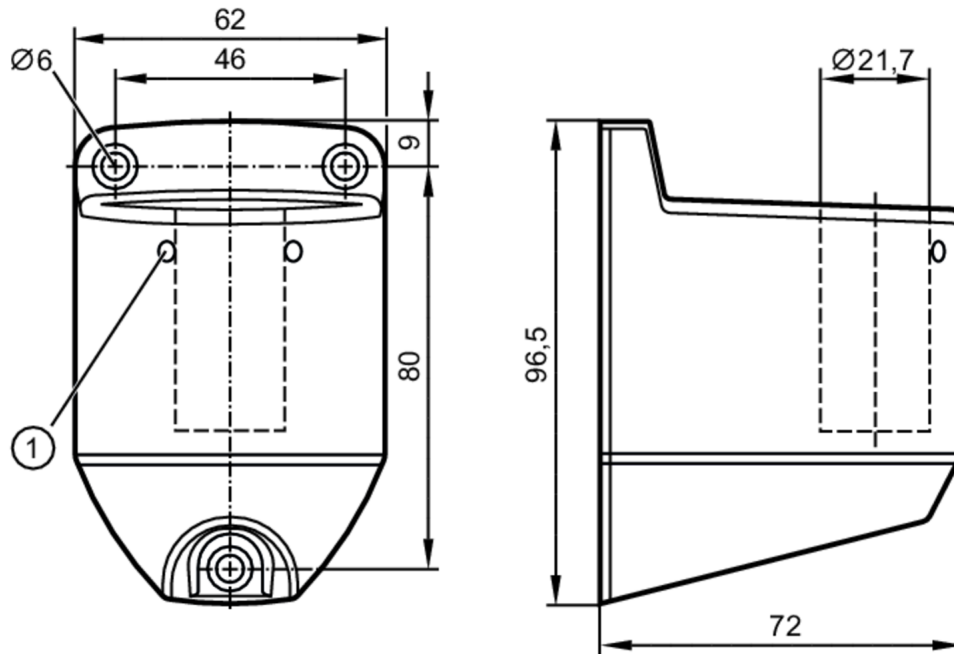

E89061

Wall bracket

LED-Tower/Wall bracket

1 bore hole

Mechanical data

Weight	[g]	258.5
Dimensions	[mm]	96.5 x 62 x 72
Materials		aluminium black

Accessories

Accessories (optional)	E89065
	E89066
	E89067