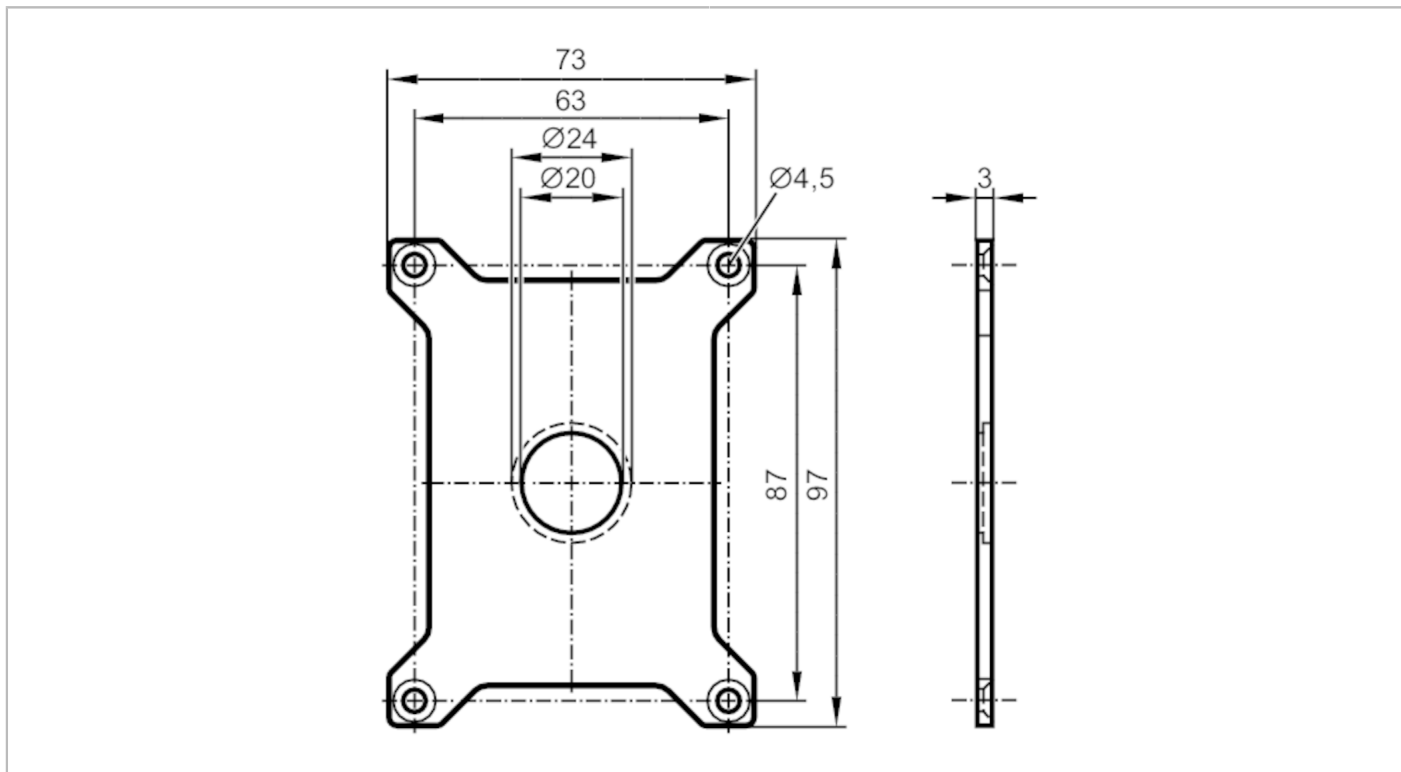

E80336

Mounting plate

Mounting Device/ ANT600/ B

Mechanical data	
Weight [g]	120.7
Materials	stainless steel (1.4301 / 304)
Remarks	
Pack quantity	1 pcs.