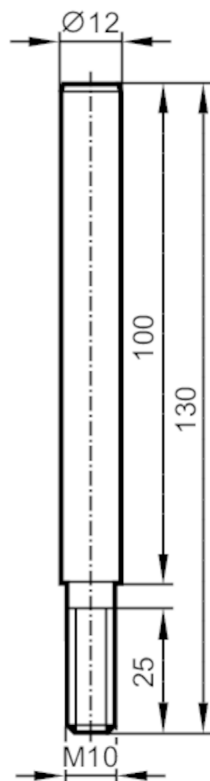

E20938

Mounting rod

ROD MOUNTING STRAIGHT D12MM

Application

Design straight

Mechanical data

Weight [g] 152.5

Dimensions [mm] M10 / L = 130

Thread designation M10

Materials stainless steel (1.4571/316Ti)

Length [mm] 130

Remarks

Pack quantity 1 pcs.