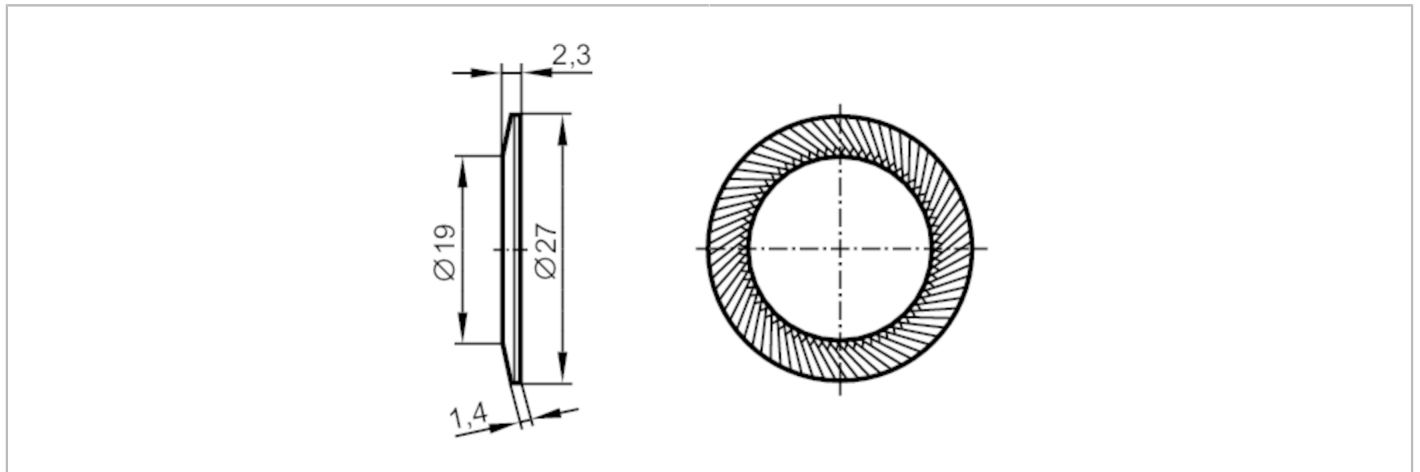

E12413

Serrated washer

LOCK WASHER M18 COATED (2 pcs)

Application	
Special feature	anti-spatter
Mechanical data	
Weight [g]	6
Inside diameter [mm]	19
External diameter [mm]	27
Materials	steel anti-spatter
Remarks	
Pack quantity	2 pcs.