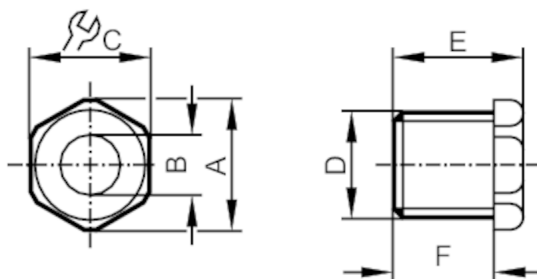

E11269

Cable gland

METRISCHE KABVERSHR M16

Article no longer available - archive entry

Operating conditions

Ambient temperature	[°C]	-25...100

Mechanical data

Dimensions	[mm]	M16 x 1.5
Thread designation		M16 x 1.5
Materials		housing: PA black; Sealing: CR

Remarks

Pack quantity		1 pcs.