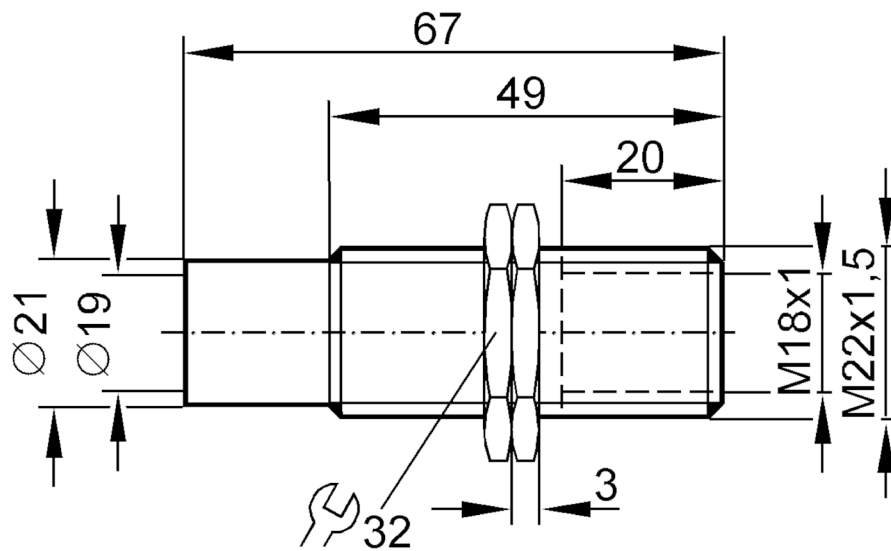

E10245

Mounting adapter for capacitive sensors

Adapterhülse/M22x1/IG/KG/2x

Article no longer available - archive entry

Mechanical data

Materials: brass nickel-plated

Accessories

Items supplied: Nuts: 2 x M22 x 1,5