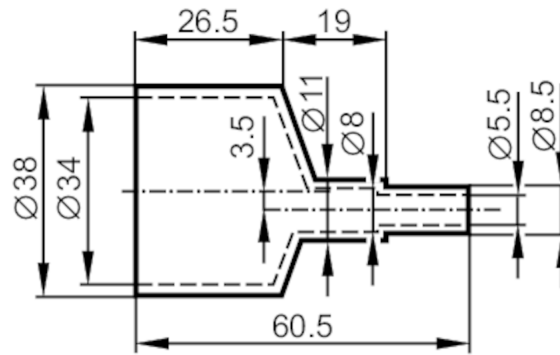

8E0057

Protective cover

Application

Design for types, IB with LED on end cap , IB

Mechanical data

Materials silicone

Remarks

Pack quantity 1 pcs.

Diagrams and graphs

Installation

with IB sensor