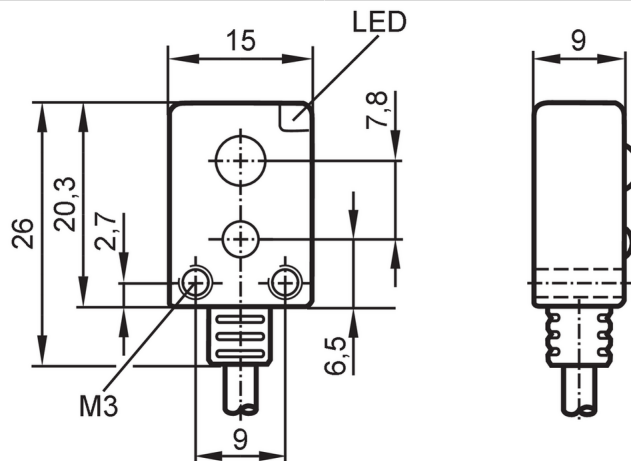

O7H201

Diffuse reflection sensor with background suppression

O7H-DPKG/0,20M/AS

receiver in upper lens
transmitter in lower lens

Product characteristics

Type of light	red light
Housing	rectangular

Application

Special feature	Background suppression
Function principle	Diffuse reflection sensor
Application	For applications in robotics, assembly and handling technology

Electrical data

Operating voltage	[V]	10...30 DC; ("supply class 2" according to UL)
Current consumption	[mA]	20; ((24 V))
Protection class		III
Reverse polarity protection		yes
Type of light		red light
Wave length	[nm]	633

Outputs

Electrical design		PNP
Output function		dark-on mode
Max. voltage drop switching output DC	[V]	2.5
Permanent current rating of switching output DC	[mA]	100
Switching frequency DC	[Hz]	750
Short-circuit protection		yes
Type of short-circuit protection		pulsed

Detection zone

Range	[mm]	5...30; (white paper 200 x 200 mm)
Range on white object (90 % remission)	[mm]	5...30