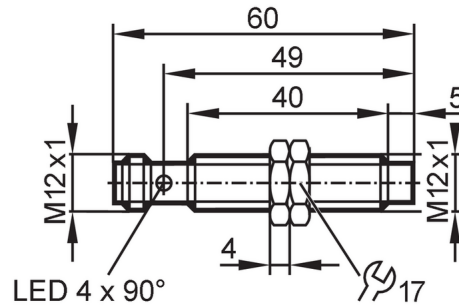

IF5712

Inductive sensor

IFK3004-BPKG/US-104

Product characteristics

Electrical design	PNP
Output function	normally open
Sensing range [mm]	4
Housing	threaded type
Dimensions [mm]	M12 x 1 / L = 60

Application

Special feature	Gold-plated contacts

Electrical data

Operating voltage [V]	10...30 DC
Current consumption [mA]	< 10
Protection class	II
Reverse polarity protection	yes

Outputs

Electrical design	PNP
Output function	normally open
Max. voltage drop switching output DC [V]	2.5
Permanent current rating of switching output DC [mA]	200
Switching frequency DC [Hz]	1500
Short-circuit protection	yes
Overload protection	yes

Detection zone

Sensing range [mm]	4
Real sensing range Sr [mm]	4 ± 10 %
Operating distance [mm]	0...3.24

Accuracy / deviations

Correction factor	steel: 1 / stainless steel: 0.7 / brass: 0.5 / aluminium: 0.4 / copper: 0.3
Hysteresis [% of Sr]	3...15
Switch point drift [% of Sr]	-10...10

Operating conditions

Ambient temperature [°C]	-25...80