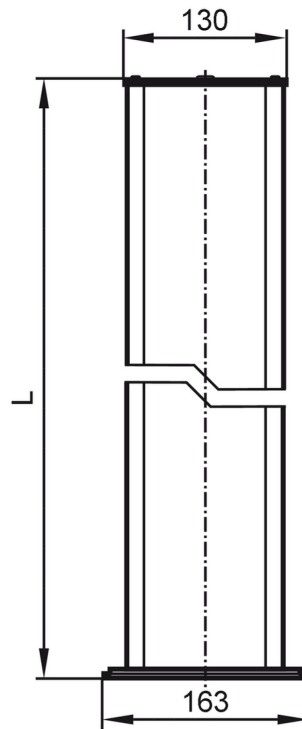

## Corner mirror for safety light grids with mounting stand

DEFLEC.MIRROR FLOOR MOUNT.2B

1 spirit level

### Application

Design for safety light grids, 2 beams, for safety light curtains, ...760 mm

### Mechanical data

Weight [g] 6260

Dimensions [mm] 1010 x 110 x 36

Materials aluminium epoxy-powder coated; plastics

Length L [mm] 1010