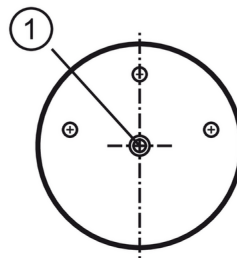

## Corner mirror for safety light grids with mounting stand

DEFLEC.MIRROR FLOOR MOUNT.2B

1 spirit level

### Application

Design for safety light grids, 2 beams, for safety light curtains, ...760 mm

### Mechanical data

Weight [g] 6260

Dimensions [mm] 1010 x 110 x 36

Materials aluminium epoxy-powder coated; plastics

Length L [mm] 1010