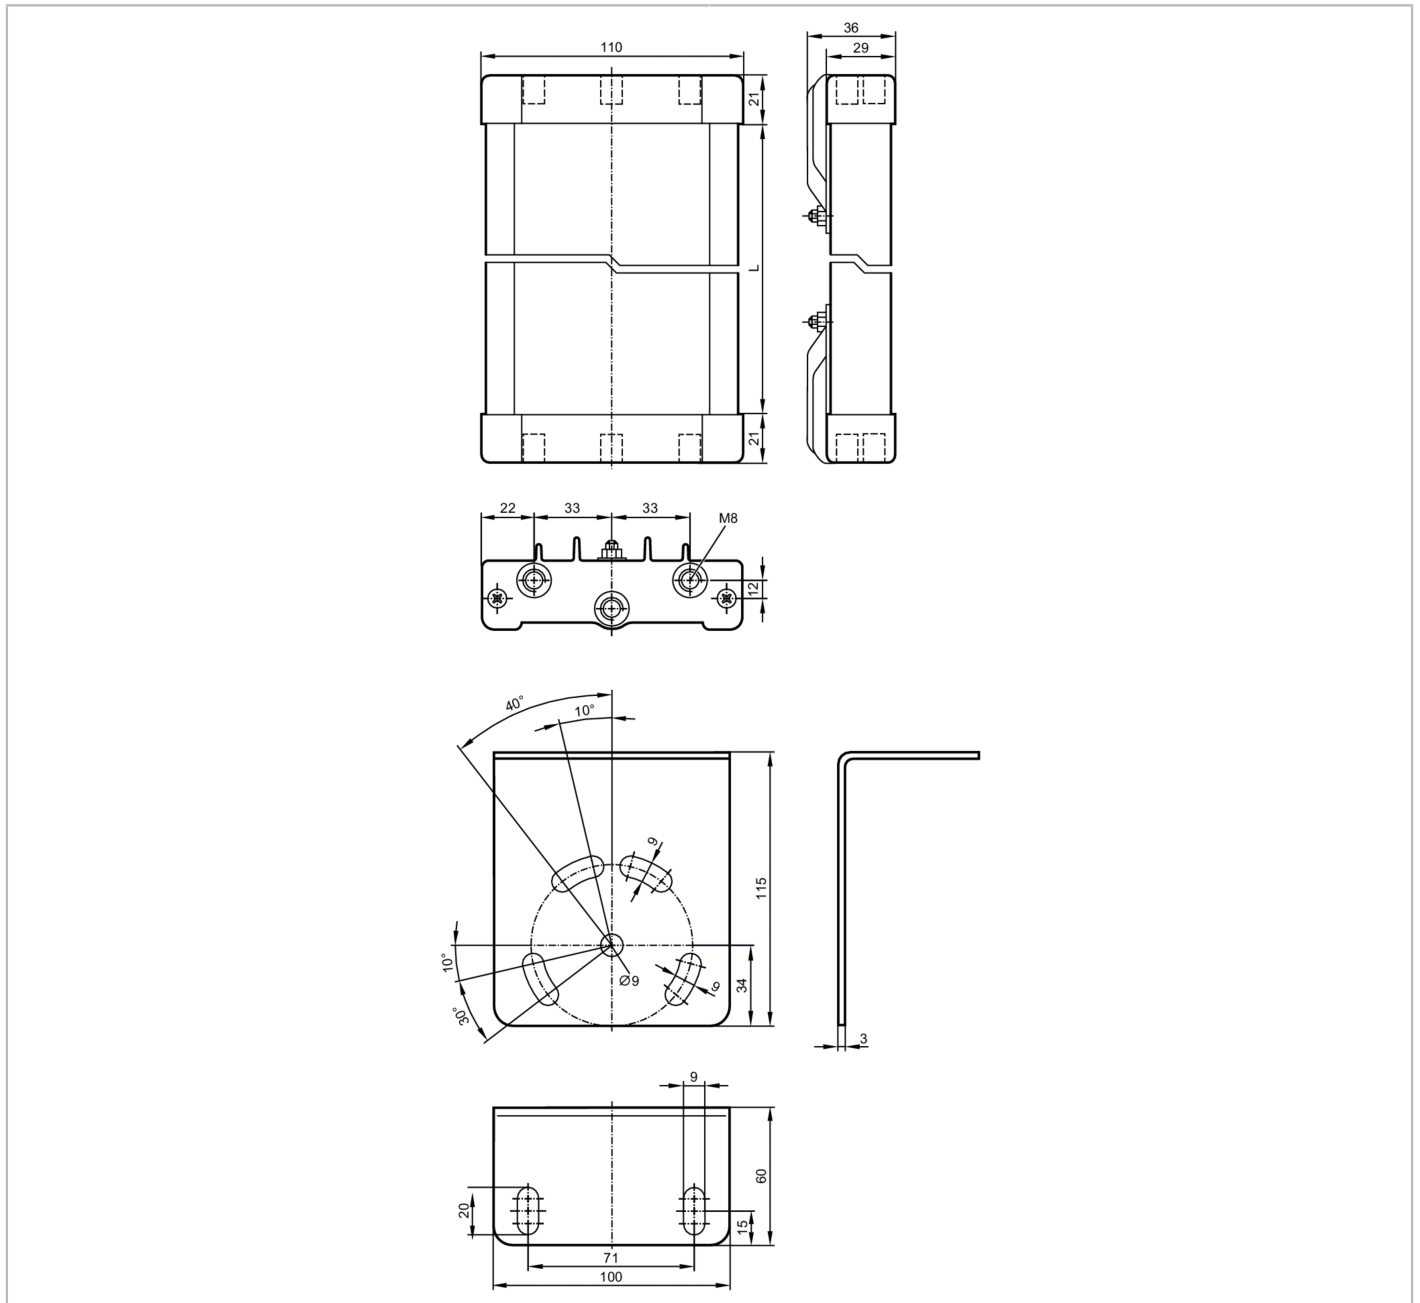

EY1008

Corner mirror for safety light grids

DEFLECTION MIRROR 1400 LENGTH

Operating conditions

Ambient temperature	[°C]	-10...55
---------------------	------	----------

Mechanical data

Weight	[g]	6670
Materials		aluminium epoxy-powder coated; plastics; Accessories: steel galvanised
Length	[mm]	1400

Accessories

Items supplied	screws: 4 x M8
	hexagon nuts: 4 x M8
	washers: 4

Remarks

Pack quantity	1 pcs.
---------------	--------