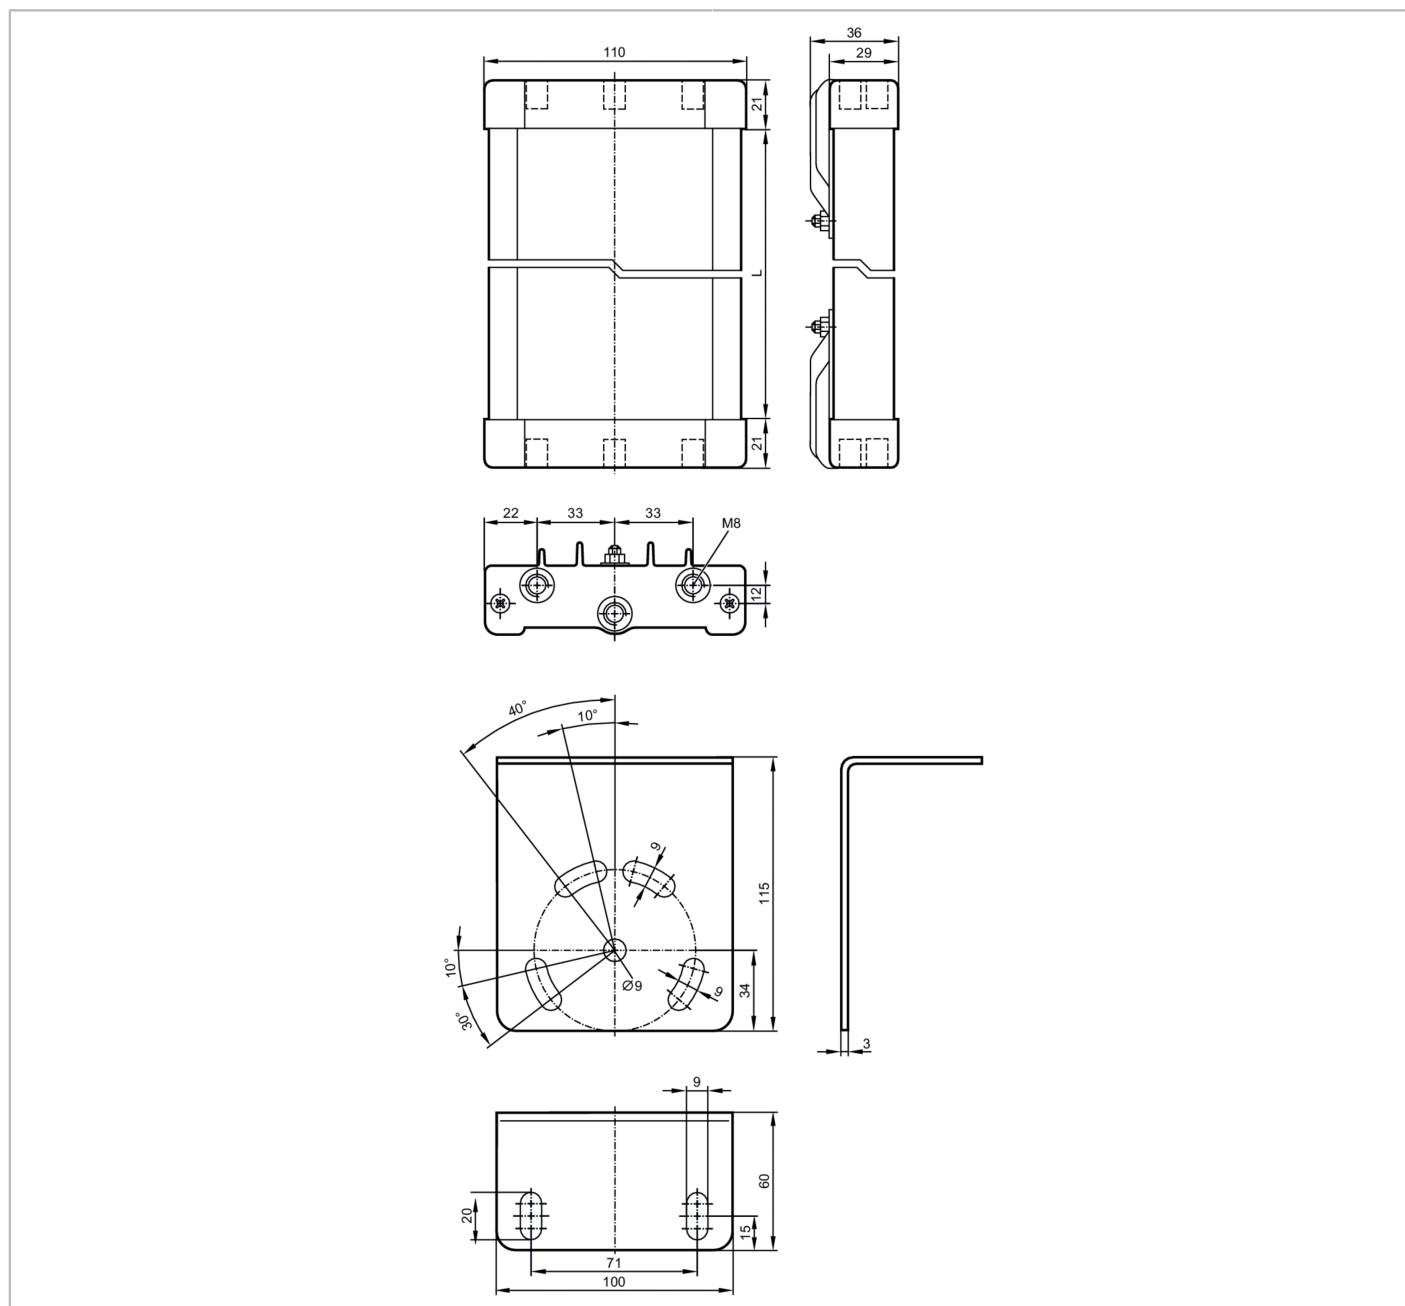

## Corner mirror for safety light grids

DEFLECTION MIRROR 885 LENGTH

Operating conditions	
Ambient temperature	[°C] -10...55
Mechanical data	
Weight	[g] 5182
Materials	aluminium epoxy-powder coated; plastics; Accessories: steel galvanised
Length	[mm] 885
Accessories	
Accessories (supplied)	screws: 4 x M8 hexagon nuts: 4 x M8 washers: 4

## Corner mirror for safety light grids

DEFLECTION MIRROR 885 LENGTH