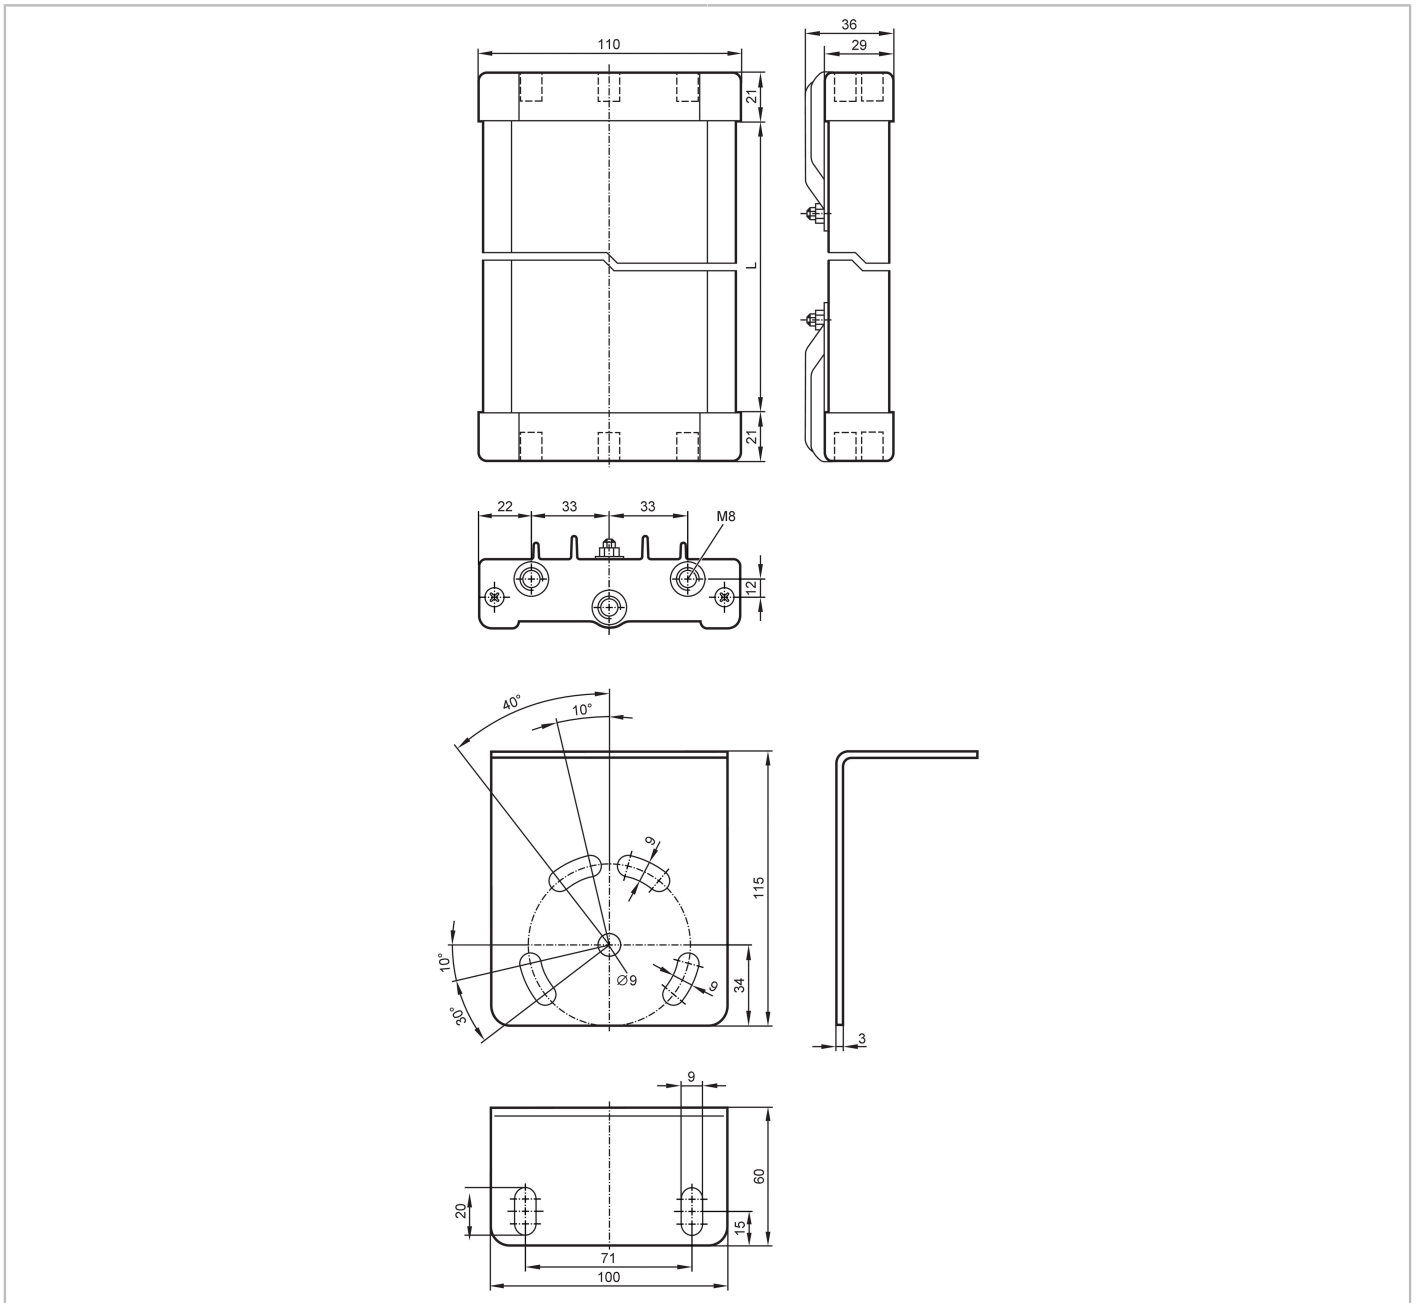

EY1004

Corner mirror for safety light grids

DEFLECTION MIRROR 715 LENGTH

Application

Design

for safety light grids

Operating conditions

Ambient temperature

[°C]

-10...55

Mechanical data

Weight

[g]

4070

Dimensions

[mm]

757 x 110 x 36

Materials

aluminium epoxy-powder coated; plastics; Accessories: steel galvanised

Length L

[mm]

715

EY1004

Corner mirror for safety light grids

DEFLECTION MIRROR 715 LENGTH

Accessories	
Items supplied	screws: 4 x M8
	hexagon nuts: 4 x M8
	washers: 4
Remarks	
Pack quantity	1 pcs.