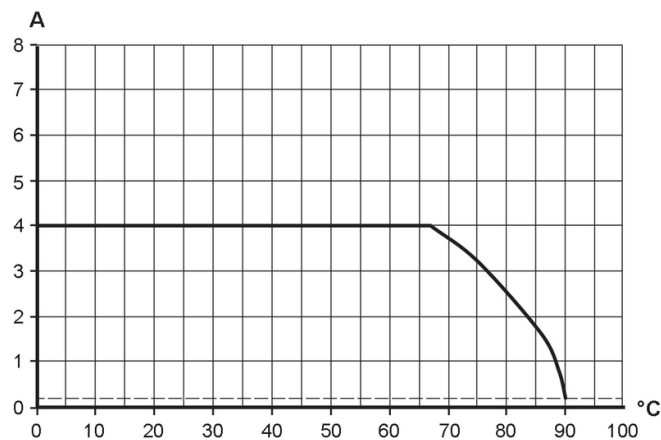

Diagrams and graphs

characteristic line for derating

Derating $I_{max} * 0.8$ (DIN EN 60512-5-2)

X Ambient temperature [°C]

Y Current [A]