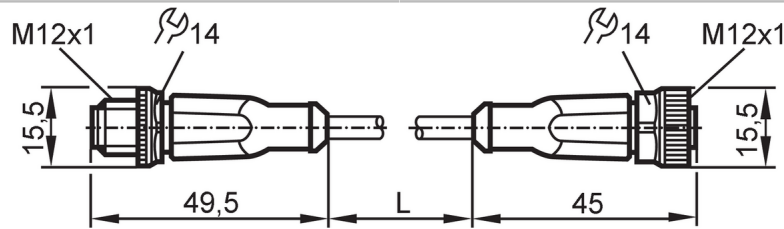

EVC012

Connection cable

VDOGH040MSS0001H04STGH040MSS

Please see the technical note under "Downloads"

Application

Special feature	Free from silicone; Halogen-free; Gold-plated contacts; Drag chain suitability
Application	Industrial applications / factory automation; Use in machine tools, coolants and lubricants
Free from silicone	yes

Electrical data

Operating voltage [V]	< 250 AC / < 300 DC
Protection class	II
Max. current load total [A]	4

Operating conditions

Ambient temperature [°C]	-25...90
Note on ambient temperature	cULus: ...75
Ambient temperature (moving) [°C]	-25...90
Note on ambient temperature (moving)	cULus: ...75
Storage temperature [°C]	-25...55
Storage humidity [%]	10...100
Other climatic conditions for storage according to stated class	1K22/ DIN 60721-3-1
Protection	IP 65; IP 67; IP 68; IP 69K

Mechanical data

Weight [g]	68.5
Moulded-body material	TPU
Material nut	brass, nickel-plated
Sealing material	FKM
Drag chain suitability	yes
Drag chain suitability	bending radius for flexible use min. 10 x cable diameter
	travel speed max. 3.3 m/s for a horizontal travel length of 5 m and max. acceleration of 5 m/s²
	bending cycles > 5 Mio.
	torsional strain ± 180 °/m

Remarks

Notes	Please see the technical note under "Downloads"
Pack quantity	1 pcs.