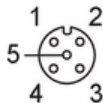

Remarks

Notes	Please see the technical note under "Downloads"
Pack quantity	1 pcs.

EVC012

Connection cable

VDOGH040MSS0001H04STGH040MSS

Electrical connection - plug

Connector: 1 x M12, straight; coding: A; Contacts: 4, gold-plated; Moulded body: TPU, orange; Locking: brass, nickel-plated; Tightening torque: 0.6...1.5 Nm

Electrical connection

Cable: 1 m, PUR, Halogen-free, black, Ø 4.3 mm; 4 x 0.34 mm² (42 x Ø 0.1 mm)

Connection

Electrical connection - socket

Connector: 1 x M12, straight; coding: A; Contacts: 4, gold-plated; Moulded body: TPU, orange; Locking: brass, nickel-plated; Sealing: FKM; Tightening torque: 0.6...1.5 Nm