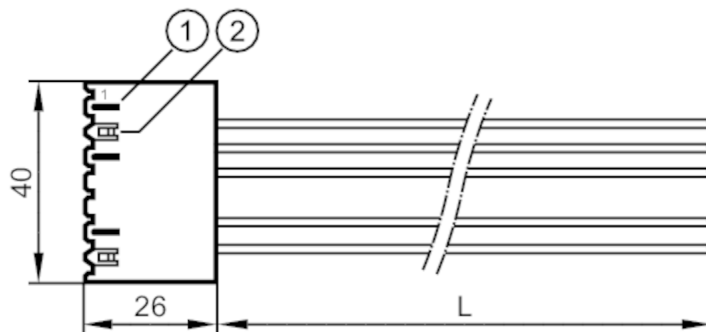

## Connection cable with contact housing

R360/Basic/Cable/A,B,C

- 1
- 2 snap spring

### Mechanical data

Weight [g] 68.1

### Electrical connection

Cable: 1.5 m; 1 x 0.75 mm<sup>2</sup> + 4 x 0.50 mm<sup>2</sup>