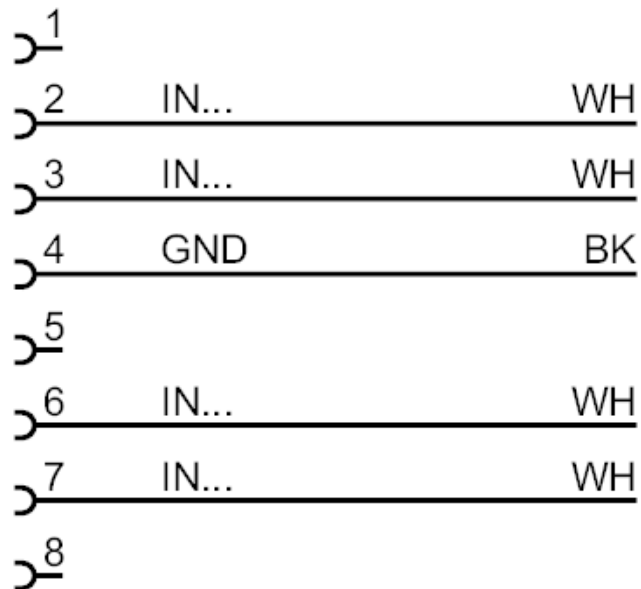

EC9206

Connection cable with contact housing

R360/Basic/Cable/A,B,C

Electrical connection

Cable: 1.5 m; 1 x 0.75 mm² + 4 x 0.50 mm²

Connection

Core colours :

BK = black

WH = white