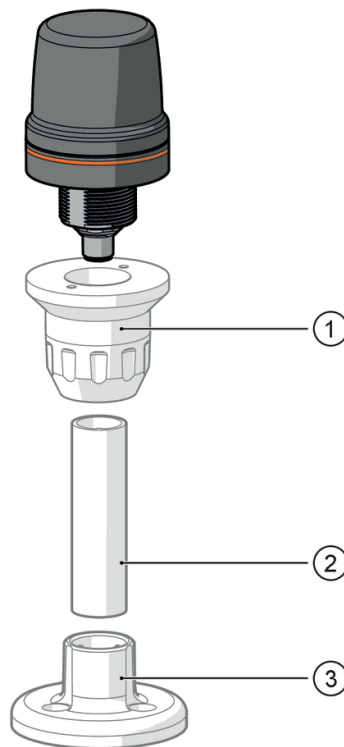

E89065

Mounting tube

LED-Tower/Pole/100mm

L: 100 mm

Mechanical data

Weight	[g]	32
Dimensions	[mm]	$\varnothing 21.7 / L = 100$
Materials		mounting tube: aluminium black
Length L	[mm]	100

Accessories

Accessories (optional)	mounting base:, E89060
	wall bracket:, E89061
	mounting adapter:, E89063

Remarks

Pack quantity	1 pcs.
---------------	--------

E89065

Mounting tube

LED-Tower/Pole/100mm

Diagrams and graphs

base mounting

- 1 E89080 not supplied
- 2 E89065, E89066, E89067 not supplied
- 3 E89060 not supplied

E89065

Mounting tube

LED-Tower/Pole/100mm

wall mounting

- 1 E89060 not supplied
- 2 E89065, E89066, E89067 not supplied
- 3 E89061 not supplied