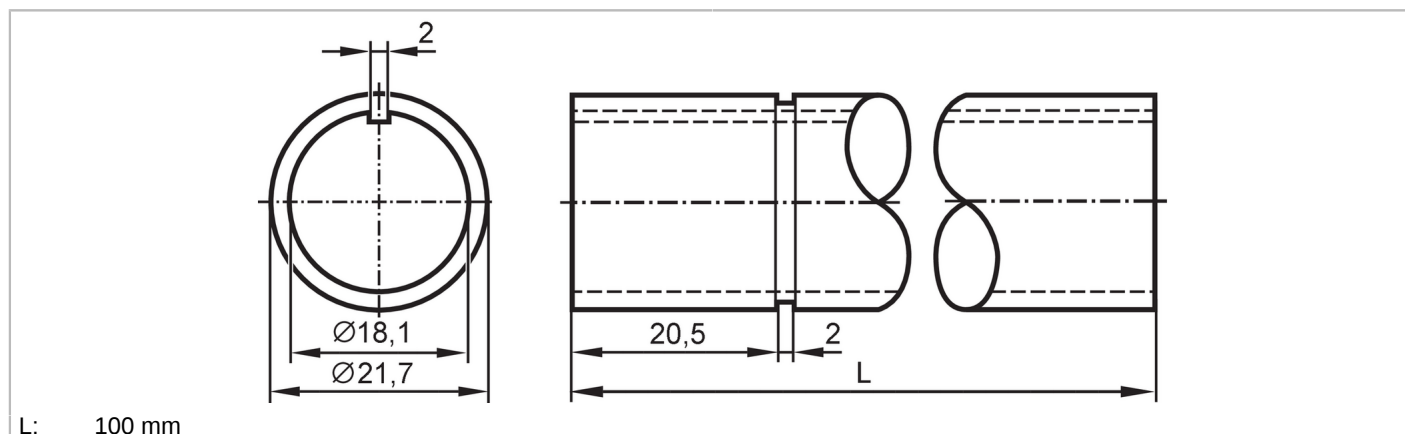

E89065

Mounting tube

LED-Tower/Pole/100mm

L: 100 mm

Mechanical data

Weight	[g]	32
Dimensions	[mm]	$\varnothing 21.7 / L = 100$
Materials		mounting tube: aluminium black
Length L	[mm]	100

Accessories

Accessories (optional)	mounting base:, E89060
	wall bracket:, E89061
	mounting adapter:, E89063

Remarks

Pack quantity	1 pcs.
---------------	--------

E89065

Mounting tube

LED-Tower/Pole/100mm

Diagrams and graphs

base mounting

- 1 E89080 not supplied
- 2 E89065, E89066, E89067 not supplied
- 3 E89060 not supplied

E89065

Mounting tube

LED-Tower/Pole/100mm

wall mounting

- 1 E89060 not supplied
- 2 E89065, E89066, E89067 not supplied
- 3 E89061 not supplied