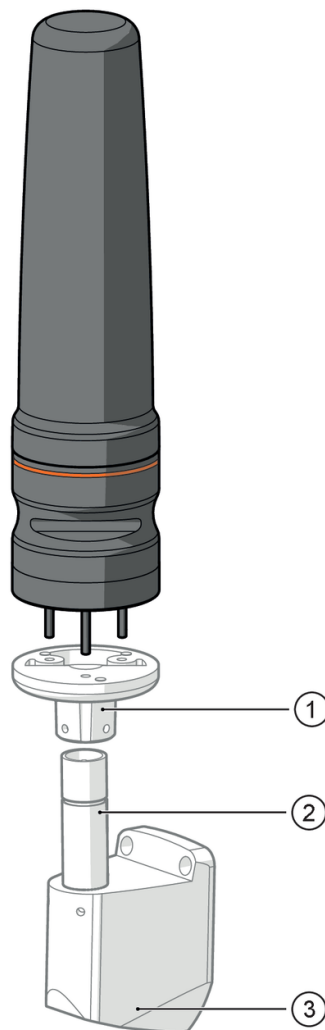

E89065

Mounting tube

LED-Tower/Pole/100mm

L: 100 mm

Mechanical data

Weight	[g]	32
Dimensions	[mm]	$\varnothing 21.7 / L = 100$
Materials		mounting tube: aluminium black
Length L	[mm]	100

Accessories

Accessories (optional)	mounting base:, E89060
	wall bracket:, E89061
	mounting adapter:, E89063

Remarks

Pack quantity	1 pcs.
---------------	--------

E89065

Mounting tube

LED-Tower/Pole/100mm

Diagrams and graphs

base mounting

- 1 E89080 not supplied
- 2 E89065, E89066, E89067 not supplied
- 3 E89060 not supplied

E89065

Mounting tube

LED-Tower/Pole/100mm

wall mounting

- 1 E89060 not supplied
- 2 E89065, E89066, E89067 not supplied
- 3 E89061 not supplied