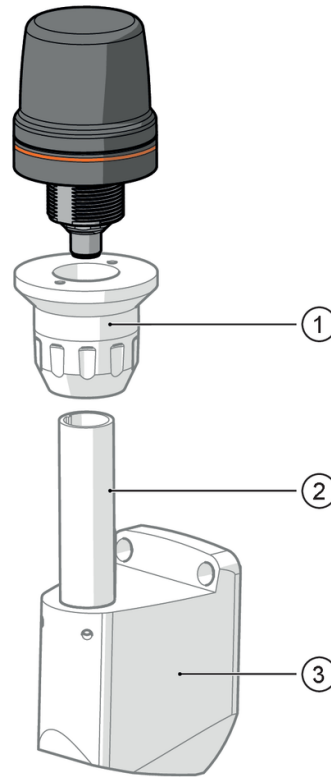

E89061

Wall bracket

LED-Tower/Wall bracket

Mechanical data	
Weight [g]	258.5
Dimensions [mm]	96.5 x 62 x 72
Materials	Clamp: aluminium black
Accessories	
Accessories (optional)	mounting tube 100 mm, E89065
	mounting tube 300 mm, E89066
	mounting tube 800 mm, E89067
Remarks	
Pack quantity	1 pcs.

E89061

Wall bracket

LED-Tower/Wall bracket

Diagrams and graphs

wall mounting

- 1 E89080 not supplied
- 2 E89065, E89066, E89067 not supplied
- 3 E89061 not supplied

E89061

Wall bracket

LED-Tower/Wall bracket

wall mounting

- 1 E89060 not supplied
- 2 E89065, E89066, E89067 not supplied
- 3 E89061 not supplied