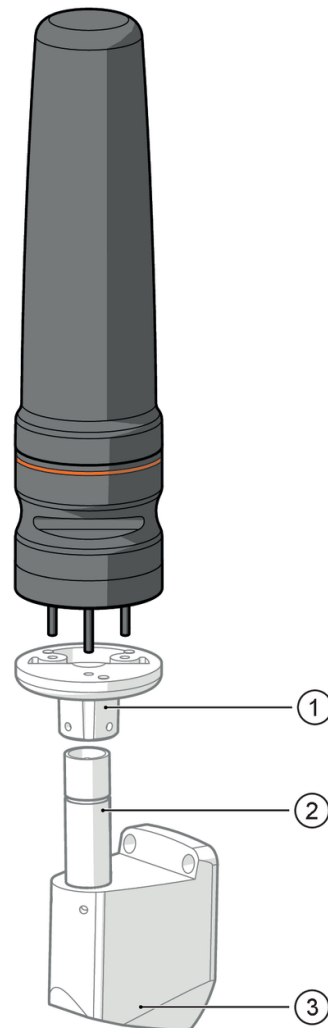

E89061

Wall bracket

LED-Tower/Wall bracket

Mechanical data	
Weight [g]	258.5
Dimensions [mm]	96.5 x 62 x 72
Materials	Clamp: aluminium black
Accessories	
Accessories (optional)	mounting tube 100 mm, E89065
	mounting tube 300 mm, E89066
	mounting tube 800 mm, E89067
Remarks	
Pack quantity	1 pcs.

E89061

Wall bracket

LED-Tower/Wall bracket

Diagrams and graphs

wall mounting

- 1 E89080 not supplied
- 2 E89065, E89066, E89067 not supplied
- 3 E89061 not supplied

E89061

Wall bracket

LED-Tower/Wall bracket

wall mounting

- 1 E89060 not supplied
- 2 E89065, E89066, E89067 not supplied
- 3 E89061 not supplied