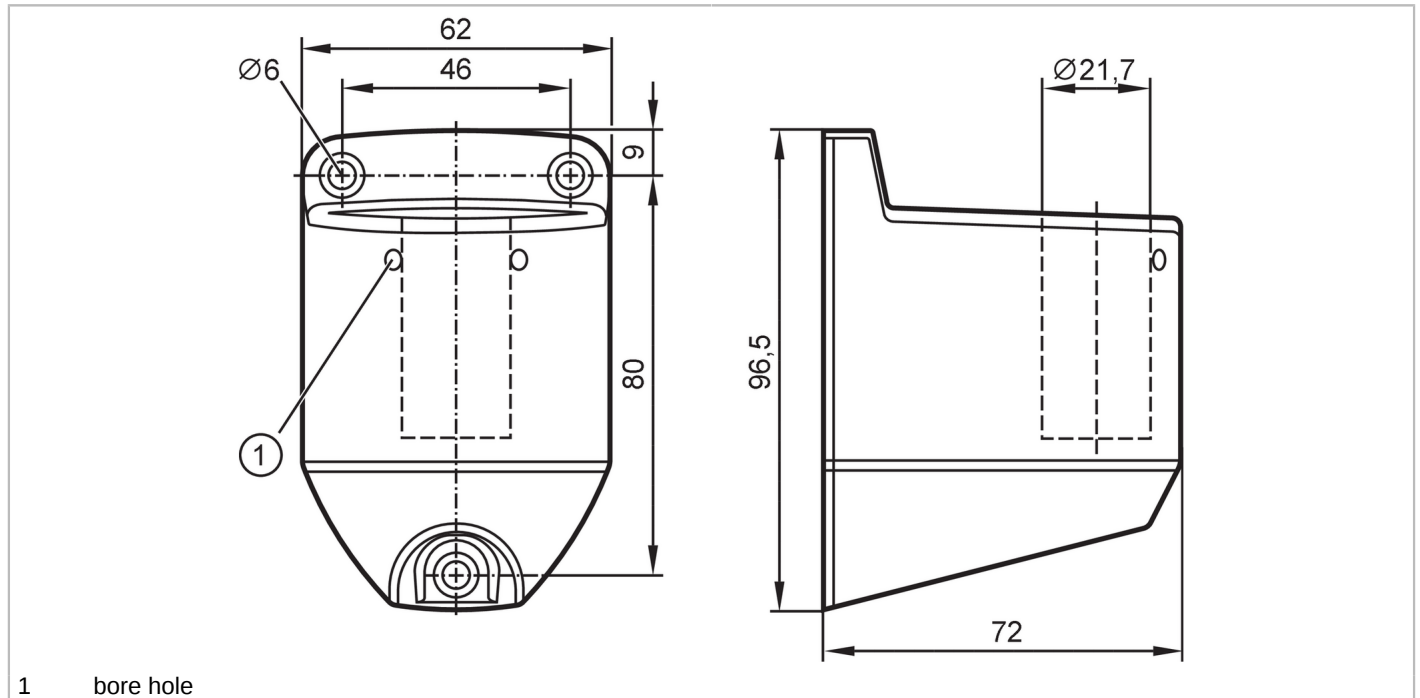

E89061

Wall bracket

LED-Tower/Wall bracket

Mechanical data	
Weight [g]	258.5
Dimensions [mm]	96.5 x 62 x 72
Materials	Clamp: aluminium black
Accessories	
Accessories (optional)	mounting tube 100 mm, E89065
	mounting tube 300 mm, E89066
	mounting tube 800 mm, E89067
Remarks	
Pack quantity	1 pcs.

E89061

Wall bracket

LED-Tower/Wall bracket

Diagrams and graphs

wall mounting

- 1 E89080 not supplied
- 2 E89065, E89066, E89067 not supplied
- 3 E89061 not supplied

E89061

Wall bracket

LED-Tower/Wall bracket

wall mounting

- 1 E89060 not supplied
- 2 E89065, E89066, E89067 not supplied
- 3 E89061 not supplied