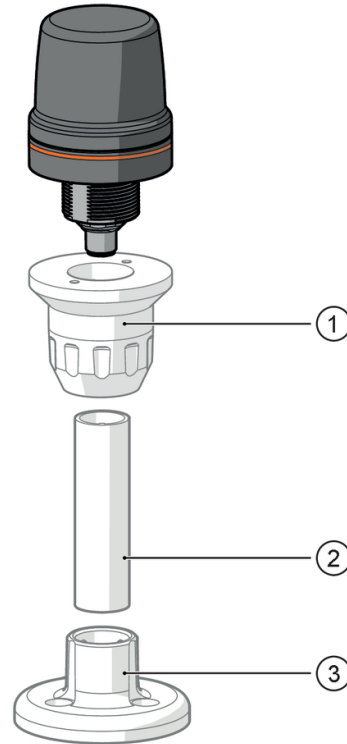

E89060

Mounting base

LED-Tower/Base bracket

1 bore hole

Mechanical data

Weight	[g]	141
Dimensions	[mm]	Ø 70 / L = 35
Materials		Clamp: aluminium black

Accessories

Accessories (optional)	mounting tube 100 mm, E89065
	mounting tube 300 mm, E89066
	mounting tube 800 mm, E89067

Remarks

Pack quantity	1 pcs.
---------------	--------

E89060

Mounting base

LED-Tower/Base bracket

Diagrams and graphs

base mounting

- 1 E89080 not supplied
- 2 E89065, E89066, E89067 not supplied
- 3 E89060 not supplied

E89060

Mounting base

LED-Tower/Base bracket

base mounting

- 1 E89060 not supplied
- 2 E89065, E89066, E89067 not supplied