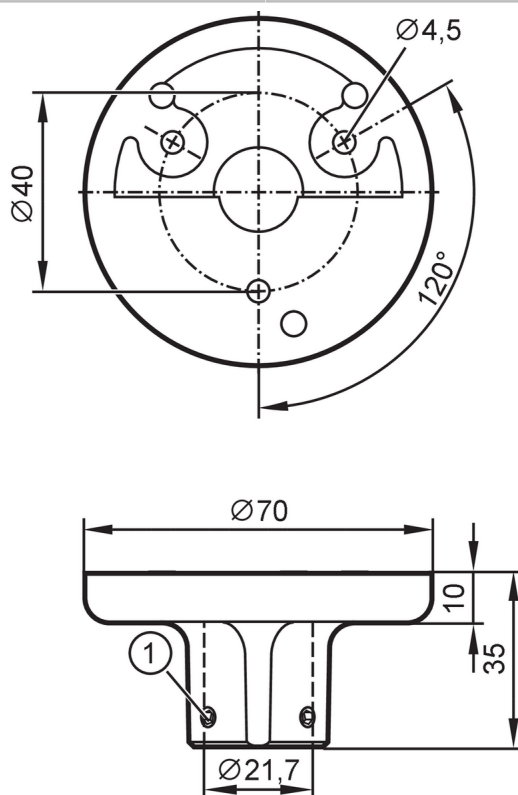

E89060

Mounting base

LED-Tower/Base bracket

1 bore hole

Mechanical data

Weight	[g]	141
Dimensions	[mm]	Ø 70 / L = 35
Materials		Clamp: aluminium black

Accessories

Accessories (optional)	mounting tube 100 mm, E89065
	mounting tube 300 mm, E89066
	mounting tube 800 mm, E89067

Remarks

Pack quantity	1 pcs.
---------------	--------

E89060

Mounting base

LED-Tower/Base bracket

Diagrams and graphs

base mounting

- 1 E89080 not supplied
- 2 E89065, E89066, E89067 not supplied
- 3 E89060 not supplied

E89060

Mounting base

LED-Tower/Base bracket

base mounting

- 1 E89060 not supplied
- 2 E89065, E89066, E89067 not supplied