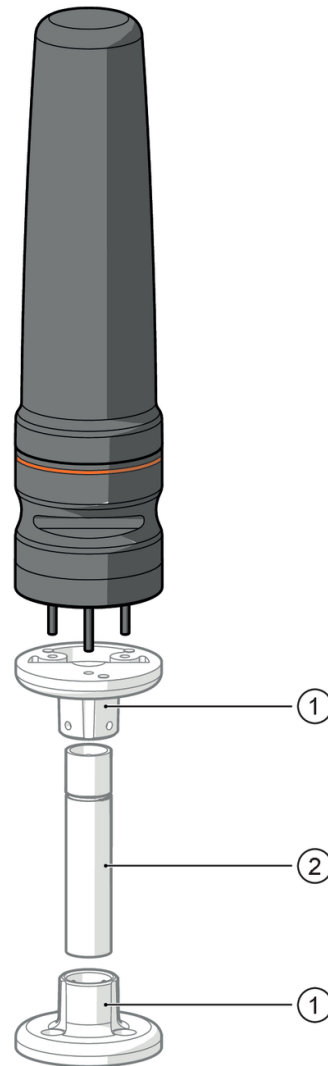

E89060

Mounting base

LED-Tower/Base bracket

1 bore hole

Mechanical data

Weight	[g]	141
Dimensions	[mm]	Ø 70 / L = 35
Materials		Clamp: aluminium black

Accessories

Accessories (optional)	mounting tube 100 mm, E89065
	mounting tube 300 mm, E89066
	mounting tube 800 mm, E89067

Remarks

Pack quantity	1 pcs.
---------------	--------

E89060

Mounting base

LED-Tower/Base bracket

Diagrams and graphs

base mounting

- 1 E89080 not supplied
- 2 E89065, E89066, E89067 not supplied
- 3 E89060 not supplied

E89060

Mounting base

LED-Tower/Base bracket

base mounting

- 1 E89060 not supplied
- 2 E89065, E89066, E89067 not supplied