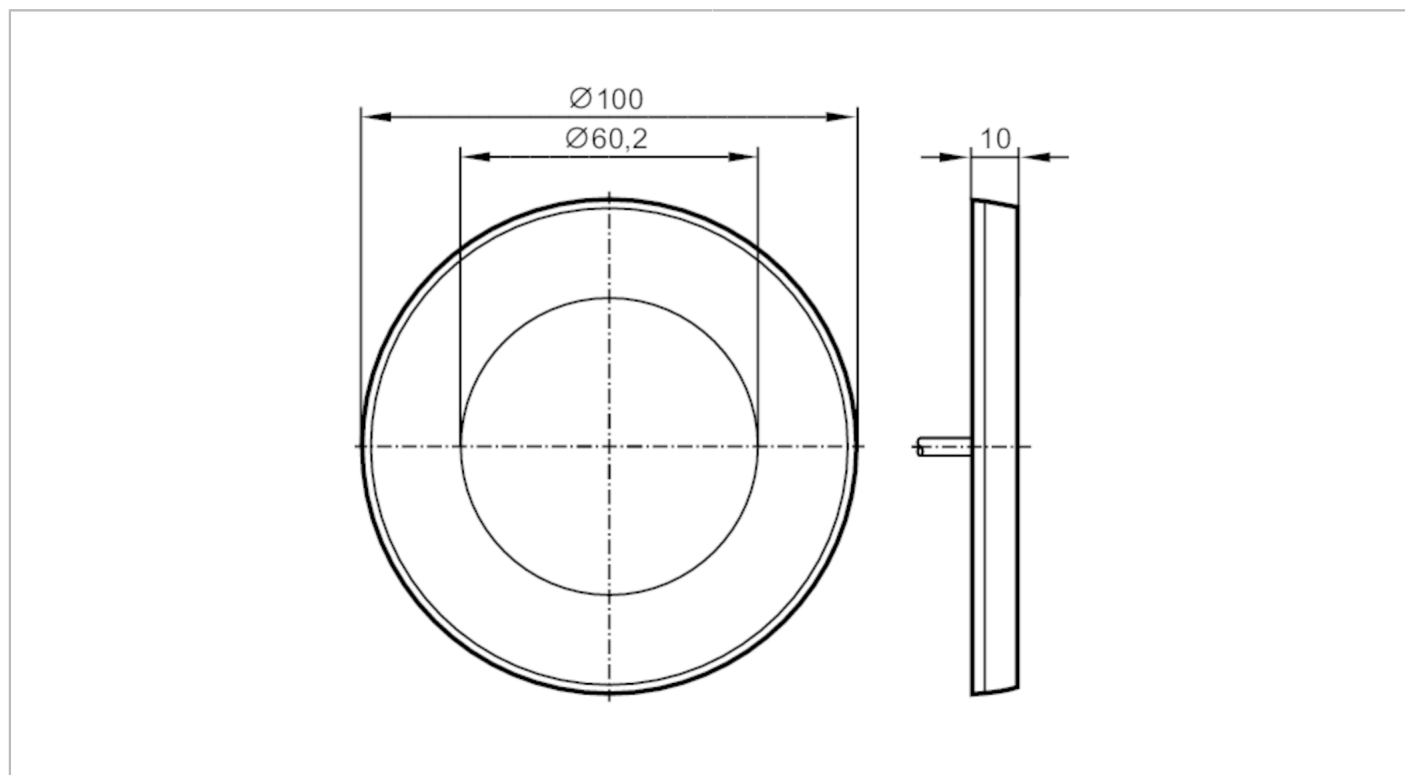

E80373

Coloured surround for touch sensors

GREEN COVER RING FOR KT

Application	
Design	for types KT50
Mechanical data	
Weight [g]	23.76
Dimensions [mm]	100 x 10 x 100
Materials	polycarbonate-ABS green
Remarks	
Pack quantity	2 pcs.