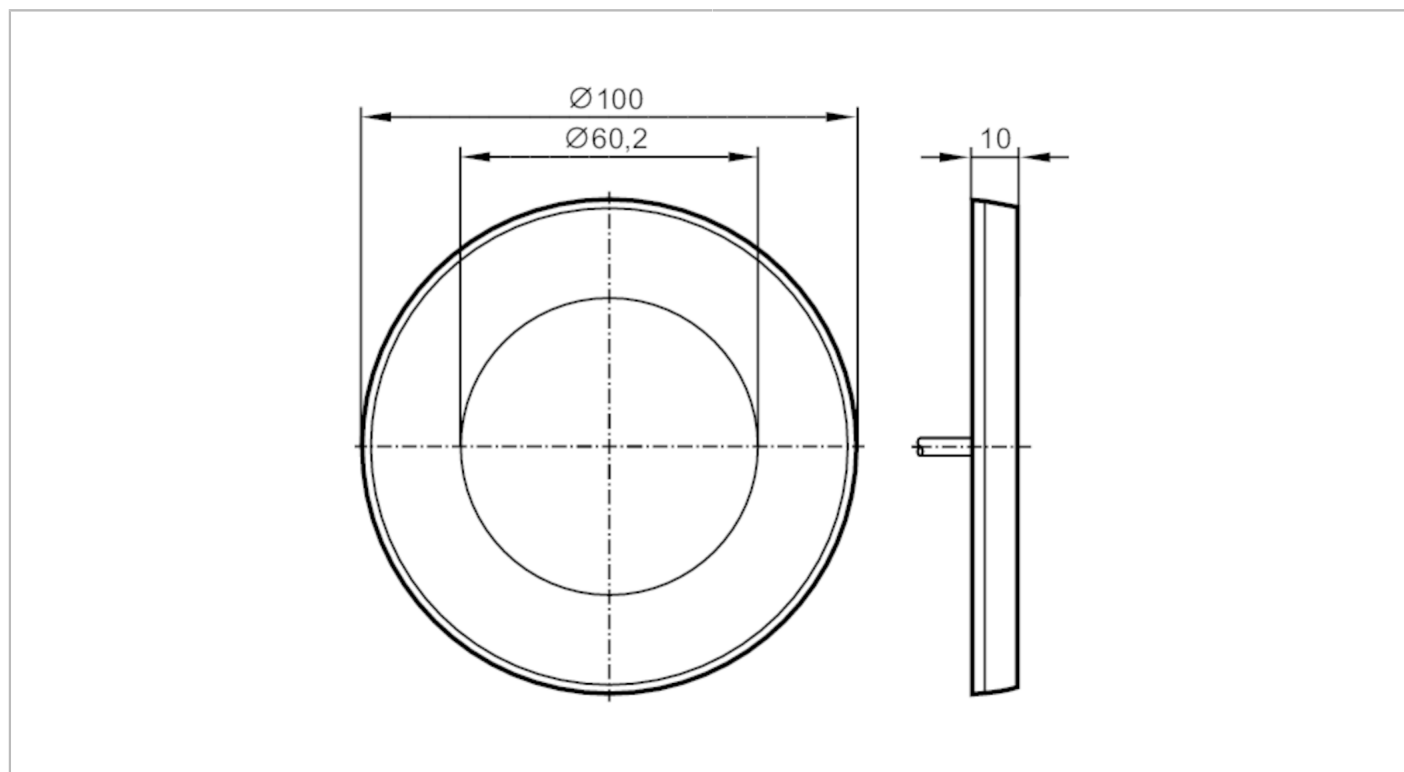

E80372

Coloured surround for touch sensors

YELLOW COVER RING FOR KT

Application	
Design	for types KT50
Mechanical data	
Weight [g]	23.64
Dimensions [mm]	100 x 10 x 100
Materials	polycarbonate-ABS yellow
Remarks	
Pack quantity	2 pcs.