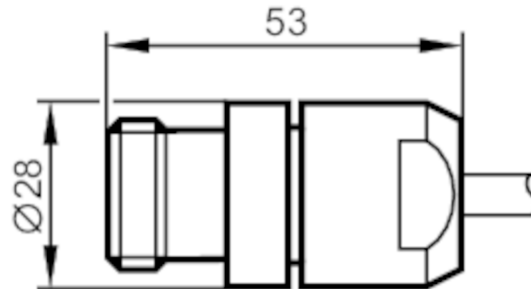

E60124

Wirable socket

SDOGK120--LFKSG

Electrical data

Operating voltage [V] 4.5...30 DC

Operating conditions

Ambient temperature [°C] -40...125

Protection IP 67

Mechanical data

Weight [g] 45

Dimensions [mm] 28 x 28 x 53

Materials brass in plastic sheath; PA 6.6 black

Moulded-body material brass / PA 6.6, in plastic sheath

Remarks

Pack quantity 1 pcs.

Electrical connection

soldering: ...1 mm²

Electrical connection - socket

Connector: 1 x M23, straight; Moulded body: brass / PA 6.6, in plastic sheath