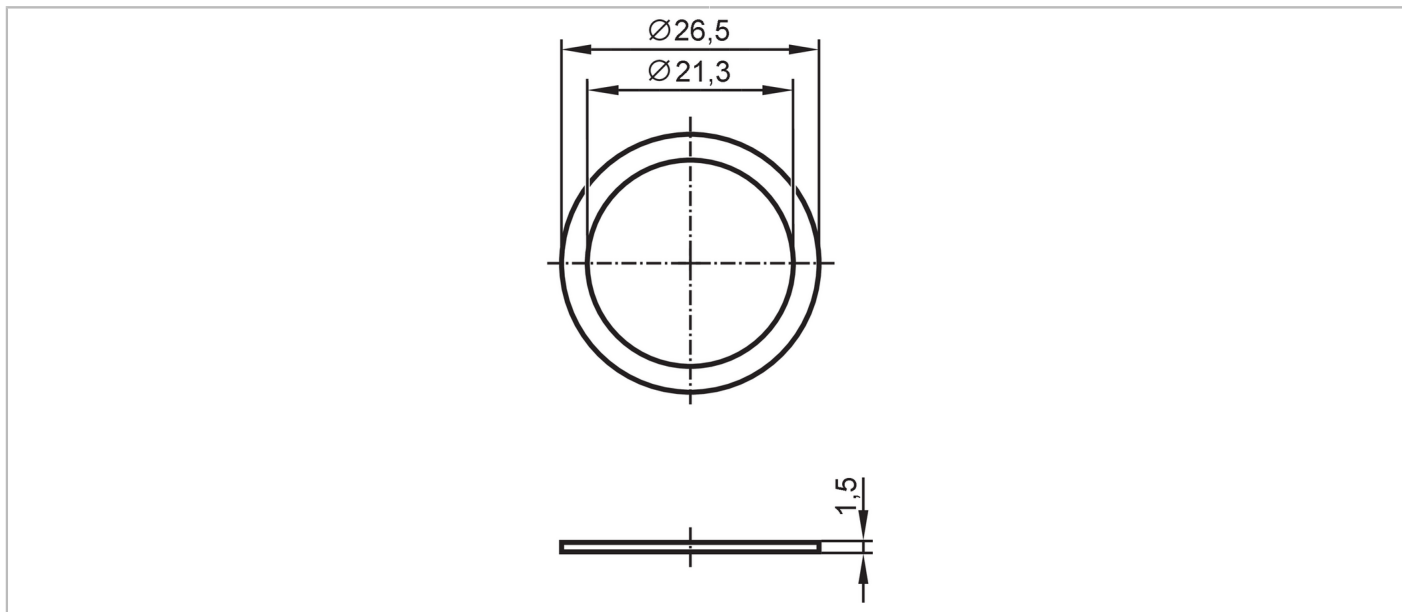

E43376

Flat seal

SEAL 26,5x21,3x1,5/5 PIECES

Mechanical data	
Weight	[g] 3.8
Inside diameter	[mm] 21.3
External diameter	[mm] 26.5
Materials	NBR reinforced fibre
Remarks	
Pack quantity	5 pcs.