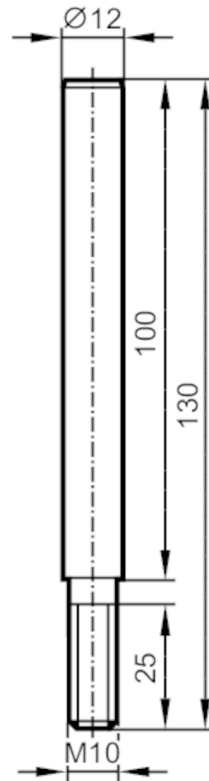

# E20938

## Mounting rod

ROD MOUNTING STRAIGHT D12MM

| Application        |                                 |
|--------------------|---------------------------------|
| Design             | straight                        |
| Mechanical data    |                                 |
| Weight [g]         | 152.5                           |
| Dimensions [mm]    | M10 / L = 130                   |
| Thread designation | M10                             |
| Materials          | stainless steel (1.4571/316Ti ) |
| Length [mm]        | 130                             |
| Remarks            |                                 |
| Pack quantity      | 1 pcs.                          |