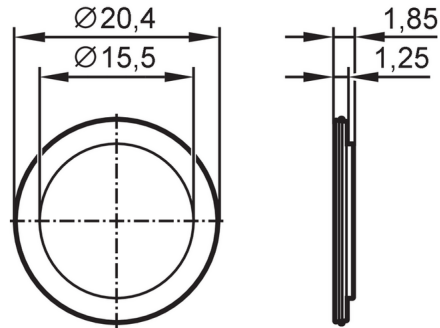

E12386

Symbol disc for illuminated pushbutton

CAP M22 NO SYMBOL

phase-out article

Discontinuation date: 03/31/2025

Alternative articles: E12800 or E12801

When selecting an alternative article and accessories please note that technical data may differ!

Application

Design for types KT M22

Mechanical data

Weight	[g]	2.6
Dimensions	[mm]	$\text{Ø} 15.5$
Materials		PA Grilamid TR 90UV

Remarks

Remarks	snap-fit once only - cannot be removed
Pack quantity	2 pcs.