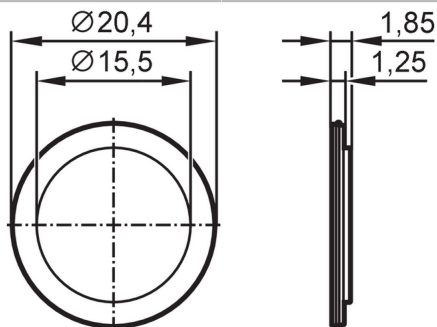

Application

Design

for types KT M22

Mechanical data

Weight

[g]

2.8

Dimensions

[mm]

$\text{Ø} 15.5$

Materials

PA Grilamid TR 90UV

Remarks

Remarks

snap-fit once only - cannot be removed

Pack quantity