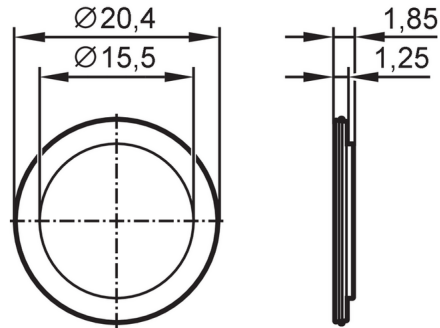

E12379

Symbol disc for illuminated pushbutton

CAP M22 SYMBOL ON

phase-out article

Discontinuation date: 03/31/2025

Alternative articles: E12808 or E12809

When selecting an alternative article and accessories please note that technical data may differ!

Application

Design for types KT M22

Mechanical data

Weight	[g]	2.7
Dimensions	[mm]	Ø 15.5
Materials		PA Grilamid TR 90UV

Remarks

Remarks	snap-fit once only - cannot be removed
Pack quantity	2 pcs.