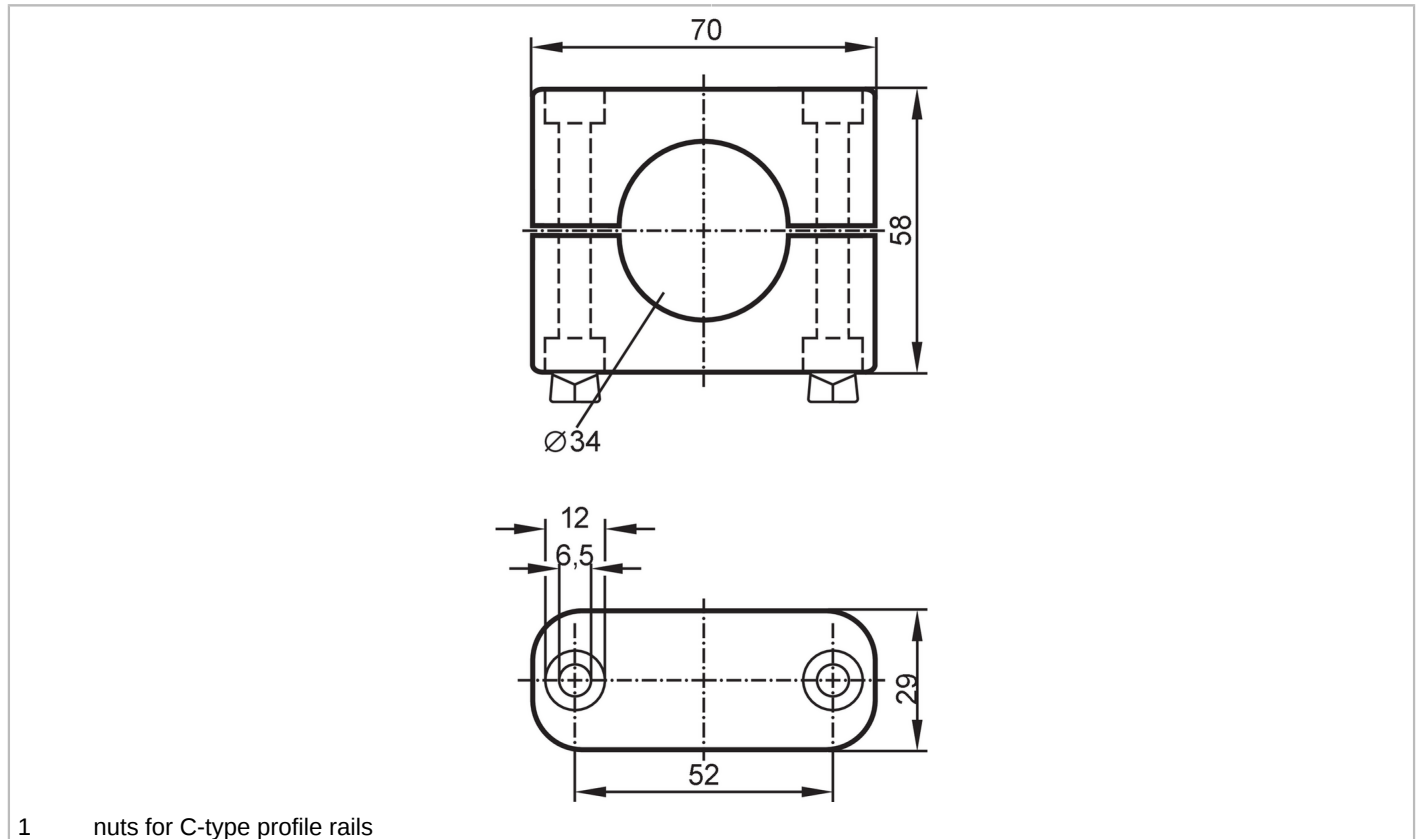

E10193

Mounting clamp

Mounting Set D34

Mechanical data	
Weight	[g] 107.1
Dimensions	[mm] 58 x 70 x 29
Inside diameter	[mm] 34
Materials	PA
Accessories	
Items supplied	socket head screws: 2 x (M6 x 50 mm)
	spring washers: 2
	nuts for C-type profile rails: 2 x (SW 11 mm)
Remarks	
Pack quantity	1 pcs.