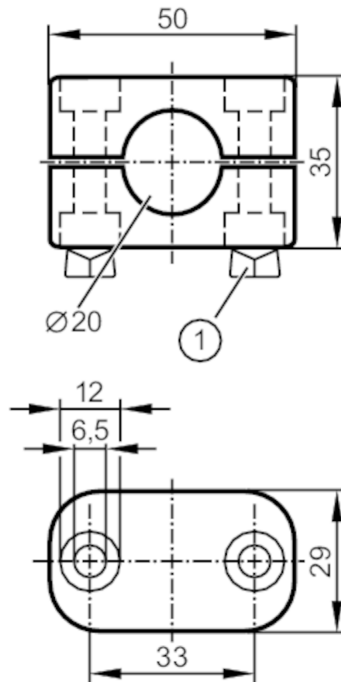

## Mounting clamp

Mounting Set D20

1 nuts for C-type profile rails

### Mechanical data

Weight	[g]	67.2
Dimensions	[mm]	35 x 50 x 29
Inside diameter	[mm]	20
Materials		PA

### Accessories

Items supplied	socket head screws: 2 x M6 x 30
	spring washers: 2
	nuts for C-type profile rails: 2 x SW 11 mm