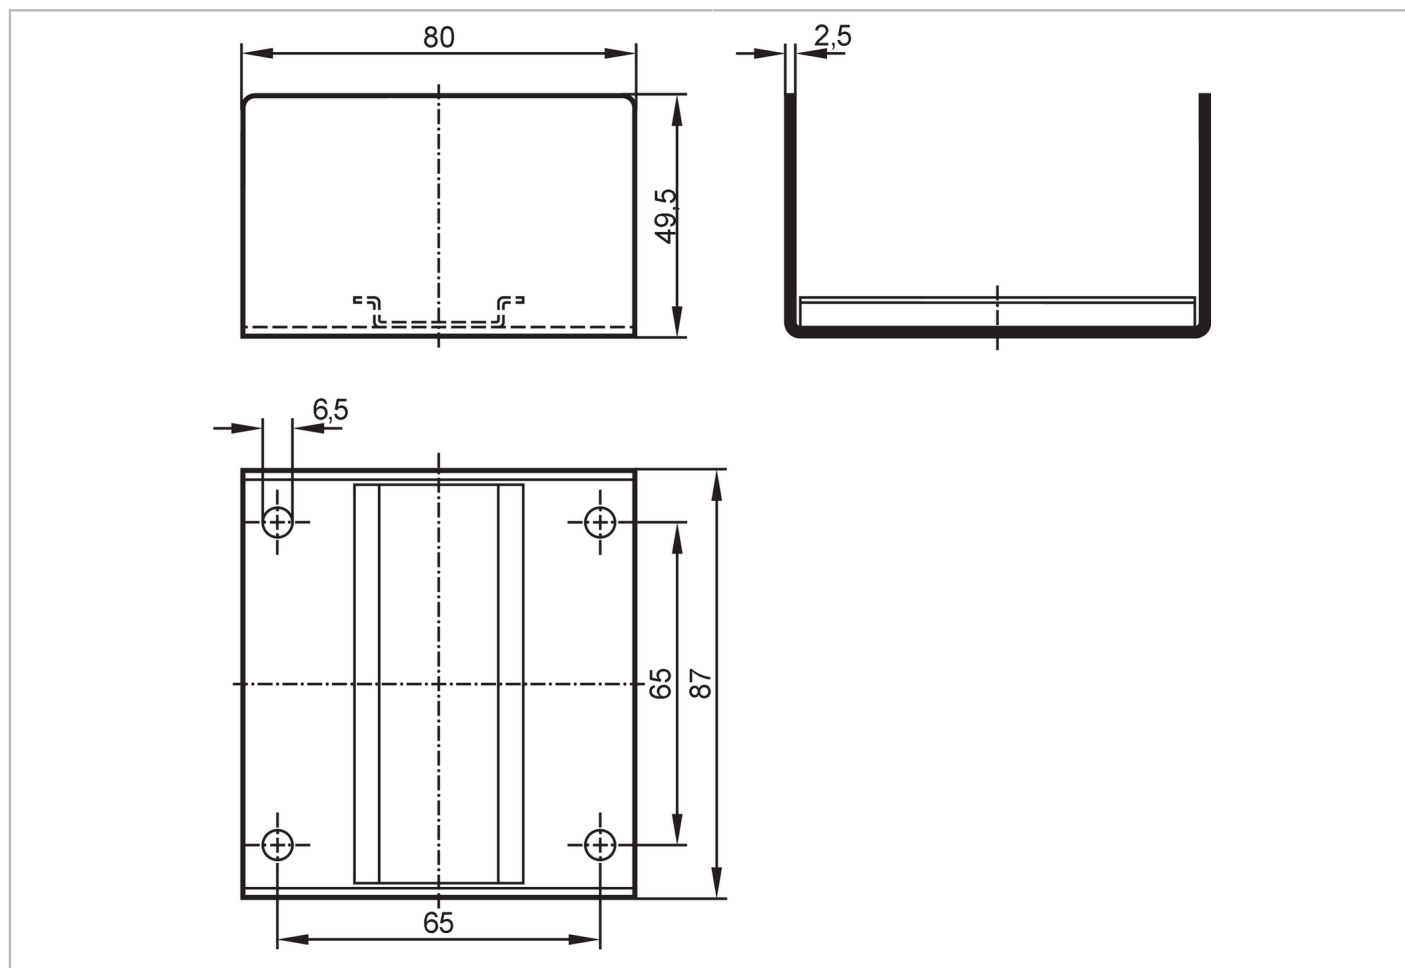

# E10730

## Mounting bracket

MOUNTING BRACKET IDC

Mechanical data		
Weight	[g]	317.1
Dimensions	[mm]	87 x 80 x 49.5
Materials		stainless steel (303/1.4305)
Remarks		
Pack quantity		1 pcs.