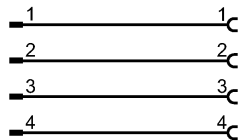

Environment

Ambient temperature [°C]		-45...105
Protection		IP 68

Mechanical data

Design		straight / angled
Material body		TPE
Material nut		Brass; nickel-plated
Tightening torque for knurled nut [Nm]		plug: 0.7...0.9 / socket: 0.7...0.9

Electrical connection

Connection		TPE cable / 1.5 m; 4 x 0.34 mm ² (42 x Ø 0.1 mm); Ø 5 mm
Sheath colour		black

Wiring

Remarks

Pack quantity	[piece]	1
---------------	---------	---

no longer available - archive entry