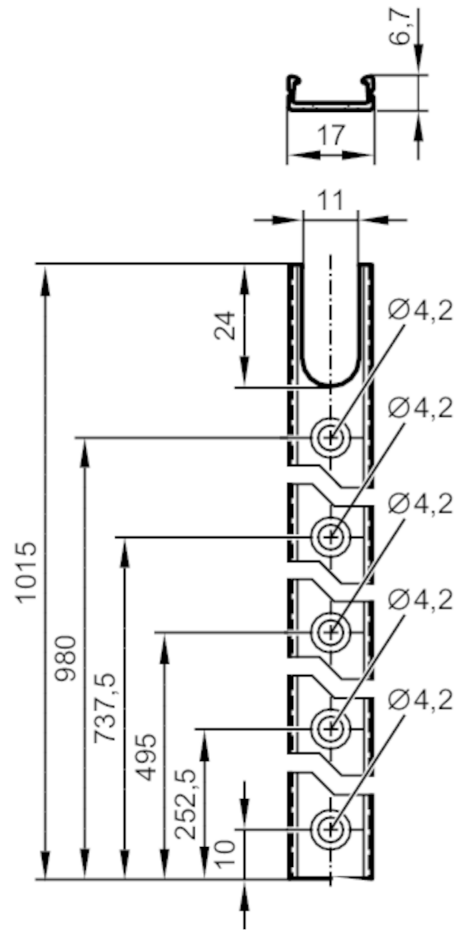

# E89034

## Aluminium profile

LED-MountingProfile, 1015mm

### Mechanical data

Weight [g]	138.2
Dimensions [mm]	1015 x 17 x 6.7
Materials	profile: aluminium EN AW-6060 T66