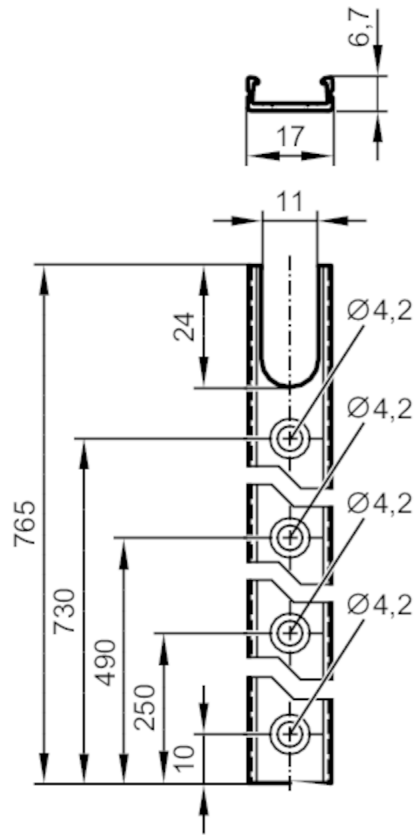

E89033

Aluminium profile

LED-MountingProfile, 765mm

Application

Application for the installation of LED strips

Mechanical data

Weight [g] 108.4

Dimensions [mm] 765 x 17 x 6.7

Materials profile: aluminium EN AW-6060 T66

Remarks

Pack quantity 1 pcs.