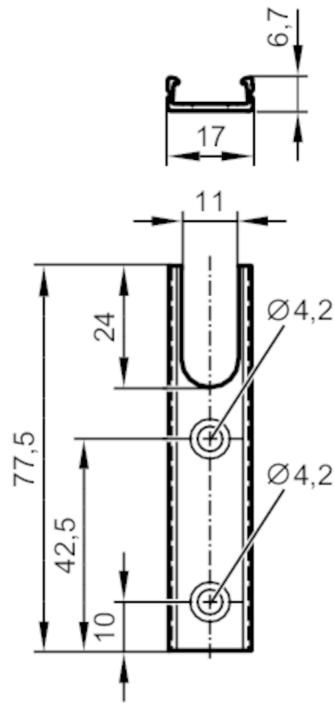

## Aluminium profile

LED-MountingProfile, 77,5mm

### Mechanical data

Weight [g]	14.4
Dimensions [mm]	77.5 x 17 x 6.7
Materials	profile: aluminium EN AW-6060 T66