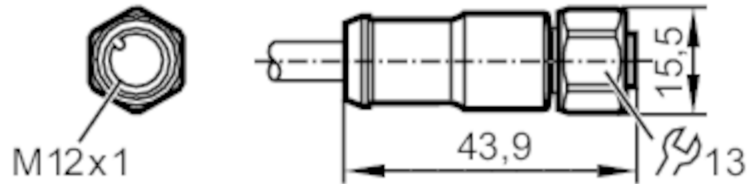

E3M132

Connecting cable with socket

POWER SUPPLY CABLE O3M ILLUMINATION 5M

Application

Special feature Gold-plated contacts; Drag chain suitability

Electrical data

Operating voltage [V] < 25 AC / < 60 DC

Operating conditions

Ambient temperature [°C] -40...85

Protection IP 68

Mechanical data

Weight [g] 309.7

Dimensions [mm] 15.5 x 15.5 x 43.9

Materials PUR

Moulded-body material PUR

Material nut diecast zinc

Drag chain suitability yes

Drag chain suitability bending radius for fixed installation ≥ 30 mm

Remarks

Pack quantity 1 pcs.