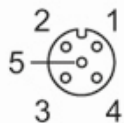

## Connecting cable with socket

POWER SUPPLY CABLE O3M ILLUMINATION 5M

### Electrical connection - socket

Connector: 1 x M12, straight; coding: A; Moulded body: PUR; Locking: diecast zinc; Contacts: gold-plated