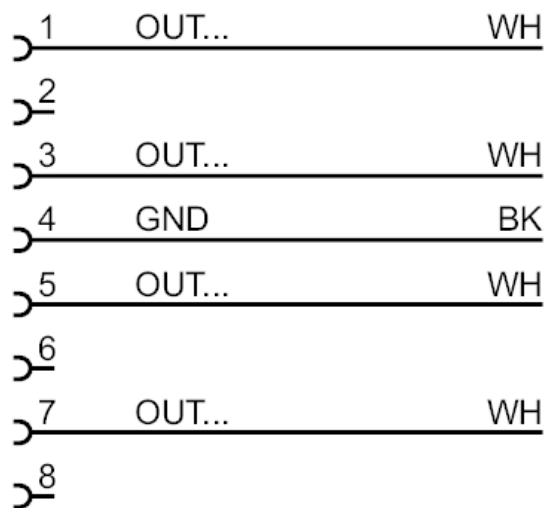

EC9207

Connection cable with contact housing

BasicCable/D,E,F//C3.x

- 1
- 2 snap spring

Application	
Design	for BasicController, outputs D/E/F, CR04xx
Mechanical data	
Weight	[g] 84.3
Remarks	
Pack quantity	1 pcs.
Electrical connection	
Cable: 1.5 m; 5 x 0.75 mm ²	
Connection	

Core colours :
 BK = black
 WH = white