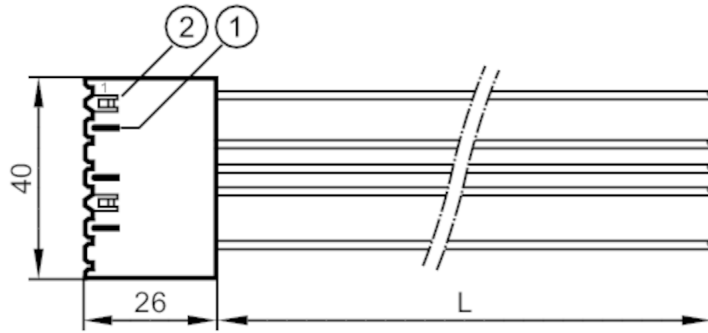

EC9207

Connection cable with contact housing

BasicCable/D,E,F//C3.x

- 1
- 2 snap spring

Application	
Design	for BasicController, outputs D/E/F, CR04xx
Mechanical data	
Weight	[g] 84.3
Remarks	
Pack quantity	1 pcs.
Electrical connection	
Cable: 1.5 m; 5 x 0.75 mm ²	
Connection	

Core colours :
 BK = black
 WH = white